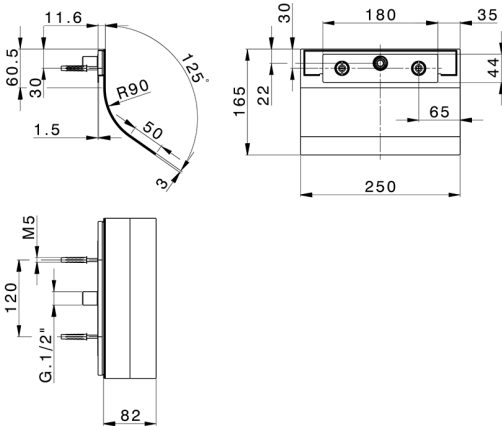

Wall-mounted round waterfall ZEN_ZS129030

MODEL **ZS129030**

Wall-mounted round waterfall, with water outlet, Stainless Steel AISI 304

AVAILABLE FINISHINGS

- **D1** D1 Brushed Inox
- **40** 40 Matt Black
- **4Q** 4Q Matt White
- **D2** D2 Polished Inox

CHARACTERISTICS

2026-05-15