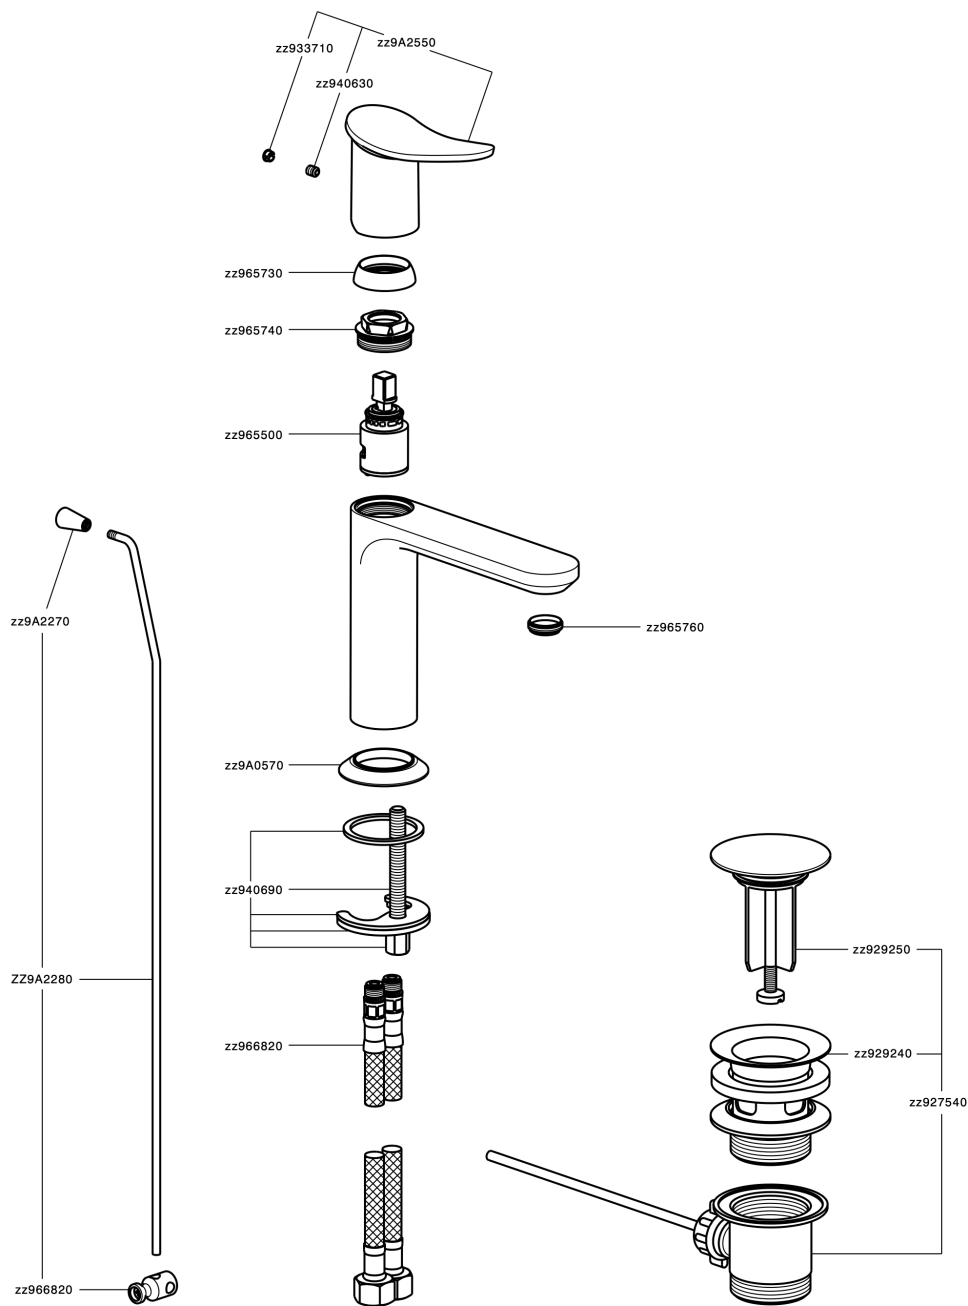

## Single lever washbasin mixer HARLOCK\_HK000514

HK000514

<https://en.huberitalia.com/single-lever-washbasin-mixer-harlock-hk000514>

2024-12-22