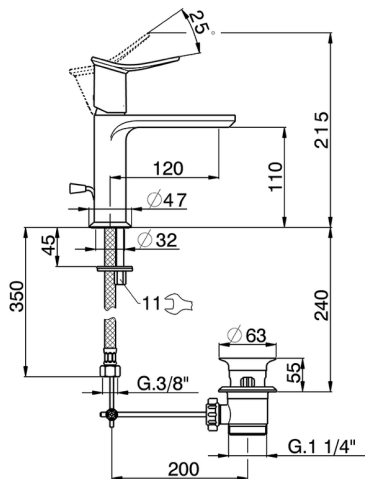

Single lever washbasin mixer HARLOCK_HK000514

MODEL **HK000514**

Single lever washbasin mixer, with 1"1/4 automatic pop up waste, G.3/8" stainless steel flexible hoses

AVAILABLE FINISHINGS

-  **21** 21 Chrome
-  **2P** 2P Rose Gold
-  **2Q** 2Q Black Titanium
-  **40** 40 Matt Black
-  **4Q** 4Q Matt White
-  **6T** 6T Chrome/Matt Black

CHARACTERISTICS

Cartridge Spare Parts **ZZ96550000**

25 mm Cartridge

Single lever washbasin mixer HARLOCK_HK000514

HK000514

<https://en.huberitalia.com/single-lever-washbasin-mixer-harlock-hk000514>

2024-12-22