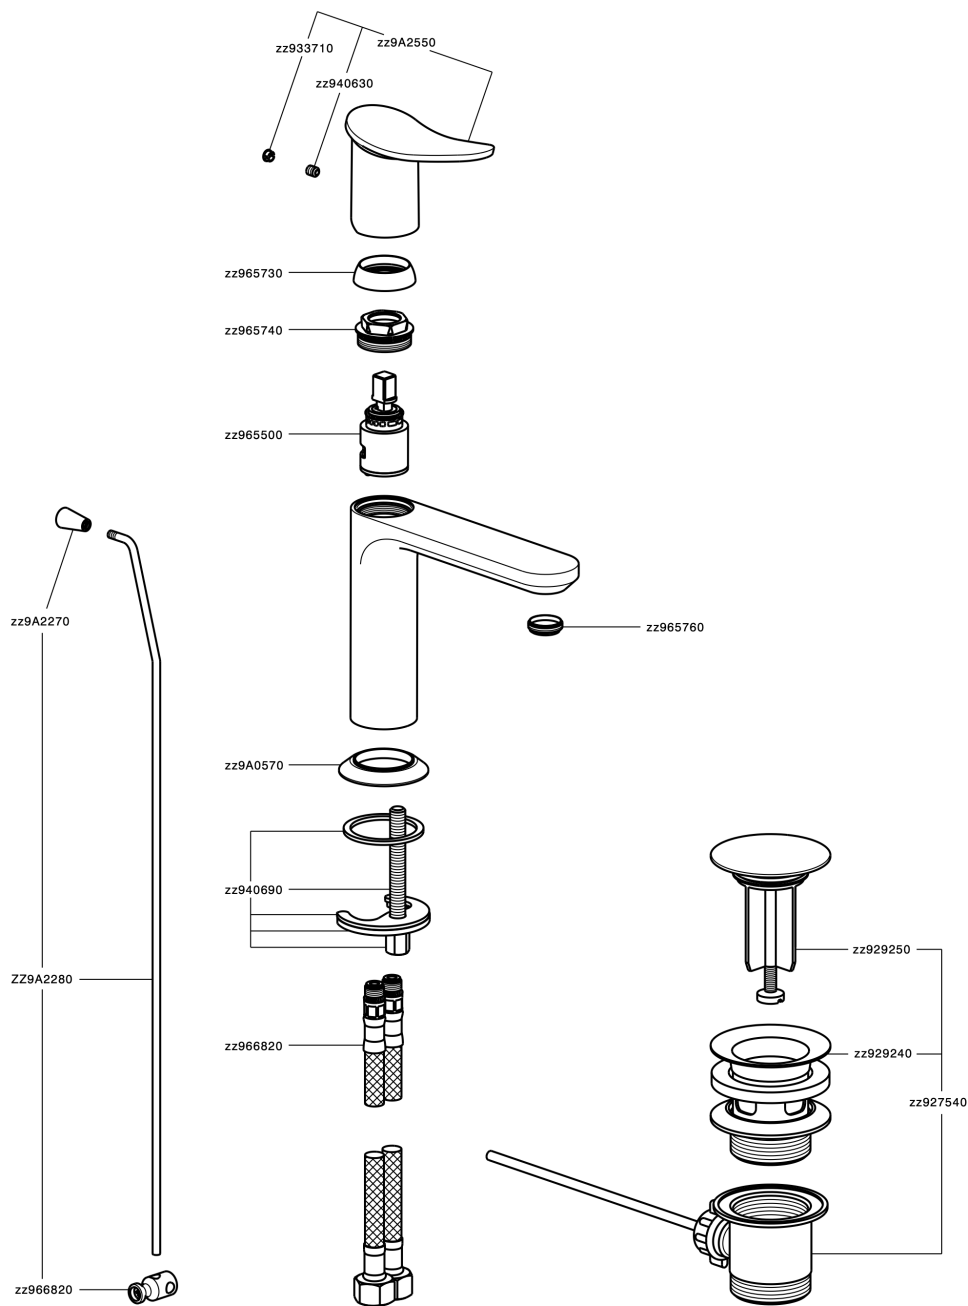

Single lever washbasin mixer HARLOCK_HK000514

MODEL **HK000514**

Single lever washbasin mixer, with 1"1/4 automatic pop up waste, G.3/8" stainless steel flexible hoses

AVAILABLE FINISHINGS

-  **21** 21 Chrome
-  **2P** 2P Rose Gold
-  **2Q** 2Q Black Titanium
-  **40** 40 Matt Black
-  **4Q** 4Q Matt White
-  **6T** 6T Chrome/Matt Black

CHARACTERISTICS

Cartridge Spare Parts **ZZ96550000**

25 mm Cartridge

Single lever washbasin mixer HARLOCK_HK000514

HK000514

<https://en.huberitalia.com/single-lever-washbasin-mixer-harlock-hk000514>

2024-12-22