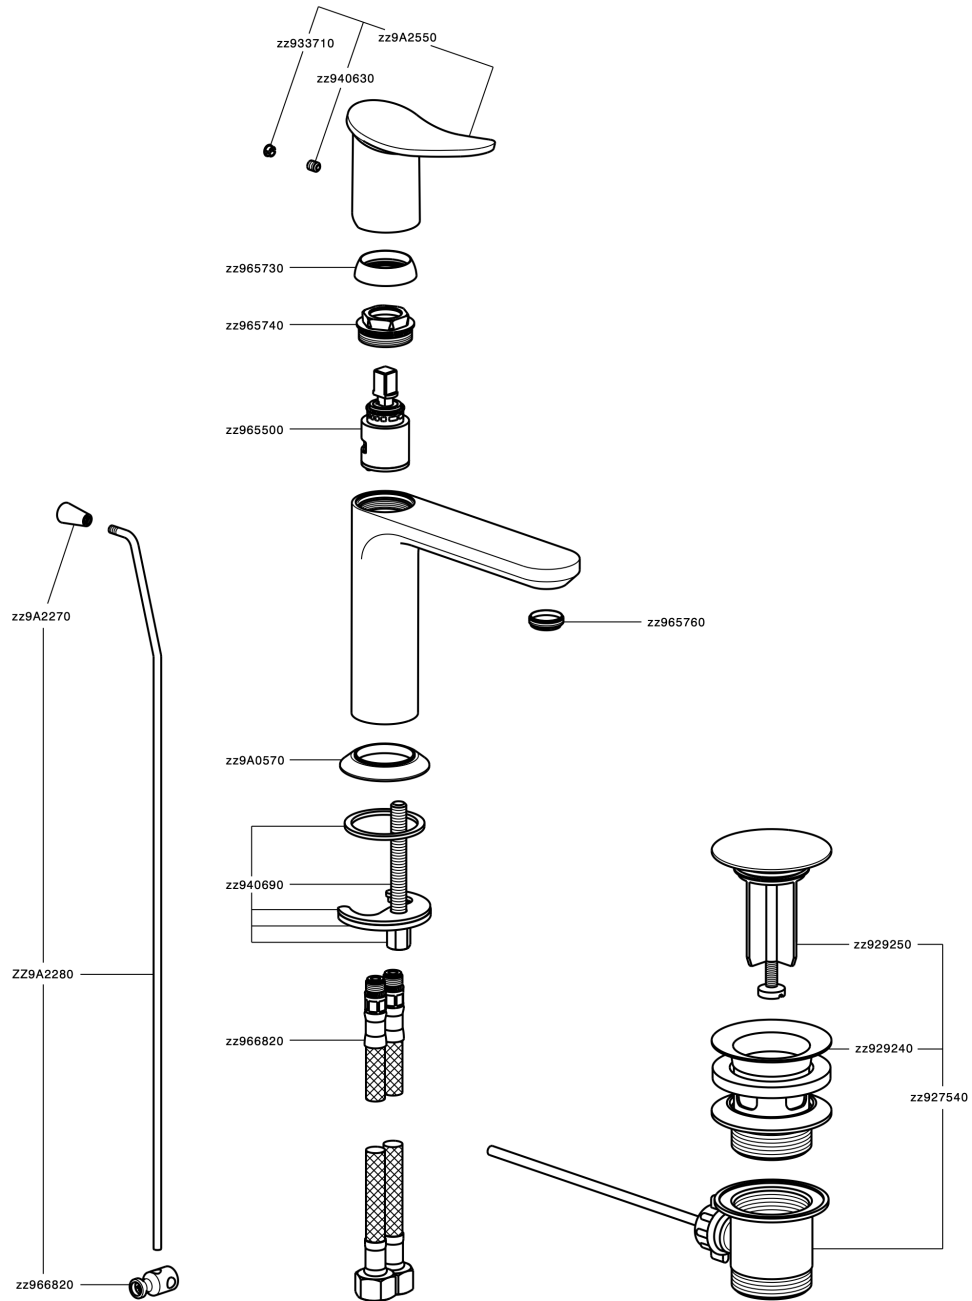

## Single lever washbasin mixer HARLOCK\_HK000514

HK000514

<https://en.huberitalia.com/single-lever-washbasin-mixer-harlock-hk000514>

2024-12-22