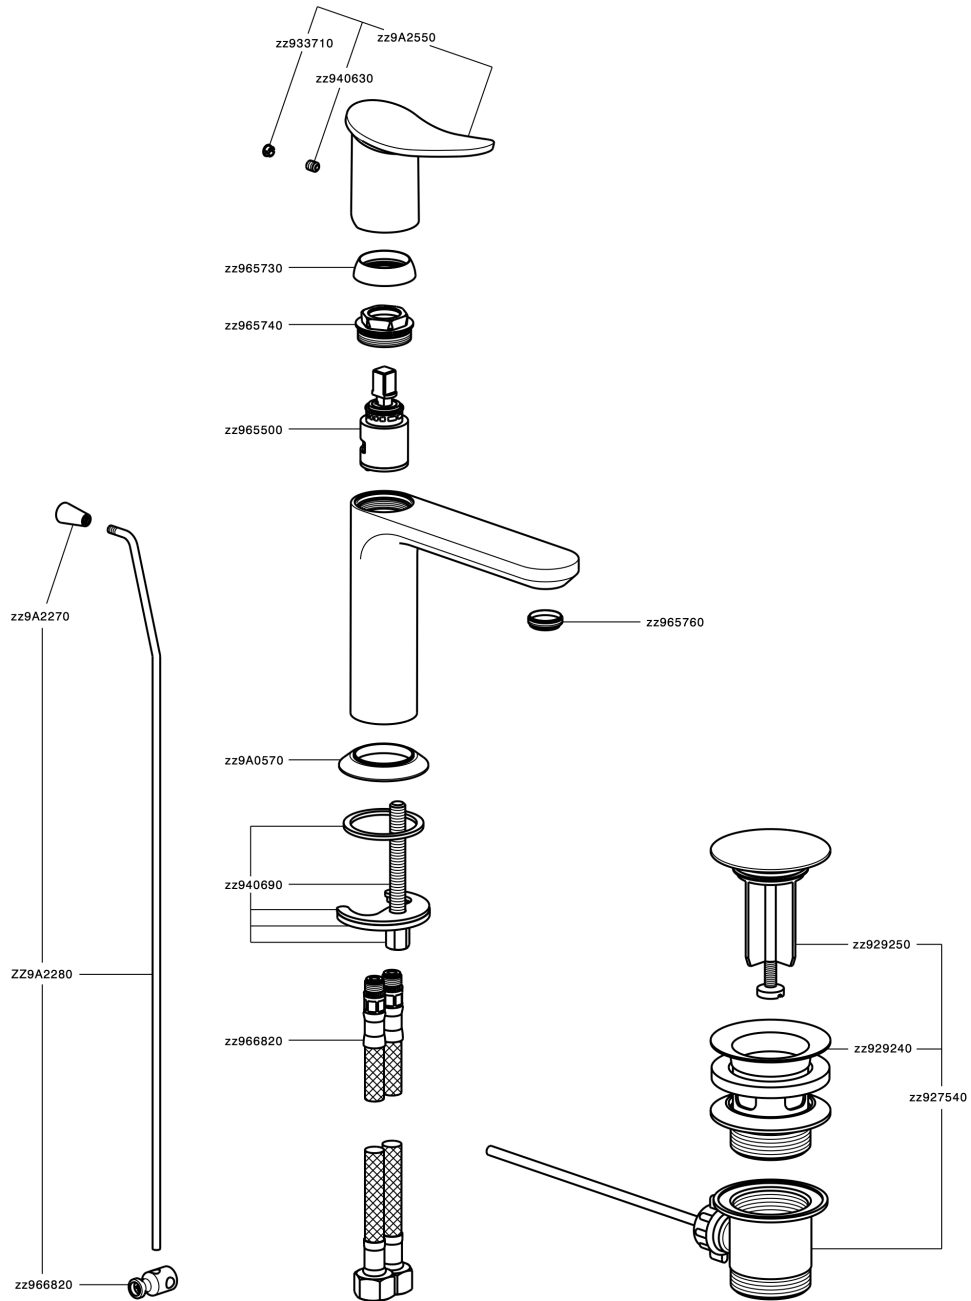

Single lever washbasin mixer HARLOCK_HK000514

MODEL **HK000514**

Single lever washbasin mixer, with 1"1/4 automatic pop up waste, G.3/8" stainless steel flexible hoses

AVAILABLE FINISHINGS

-  **21** 21 Chrome
-  **2P** 2P Rose Gold
-  **2Q** 2Q Black Titanium
-  **40** 40 Matt Black
-  **4Q** 4Q Matt White
-  **6T** 6T Chrome/Matt Black

CHARACTERISTICS

Cartridge Spare Parts **ZZ96550000**

25 mm Cartridge

Single lever washbasin mixer HARLOCK_HK000514

HK000514

<https://en.huberitalia.com/single-lever-washbasin-mixer-harlock-hk000514>

2024-12-22