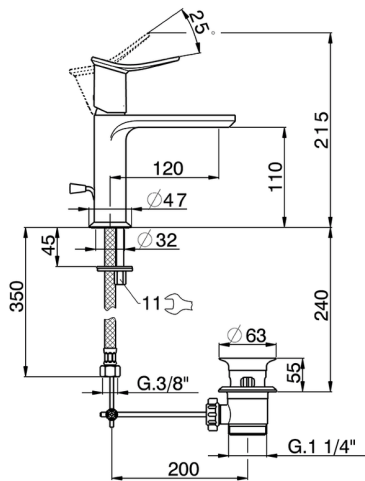

Single lever washbasin mixer HARLOCK_HK000514

MODEL **HK000514**

Single lever washbasin mixer, with 1"1/4 automatic pop up waste, G.3/8" stainless steel flexible hoses

AVAILABLE FINISHINGS

-  **21** 21 Chrome
-  **2P** 2P Rose Gold
-  **2Q** 2Q Black Titanium
-  **40** 40 Matt Black
-  **4Q** 4Q Matt White
-  **6T** 6T Chrome/Matt Black

CHARACTERISTICS

Cartridge Spare Parts **ZZ96550000**

25 mm Cartridge

Single lever washbasin mixer HARLOCK_HK000514

HK000514

<https://en.huberitalia.com/single-lever-washbasin-mixer-harlock-hk000514>

2024-12-22