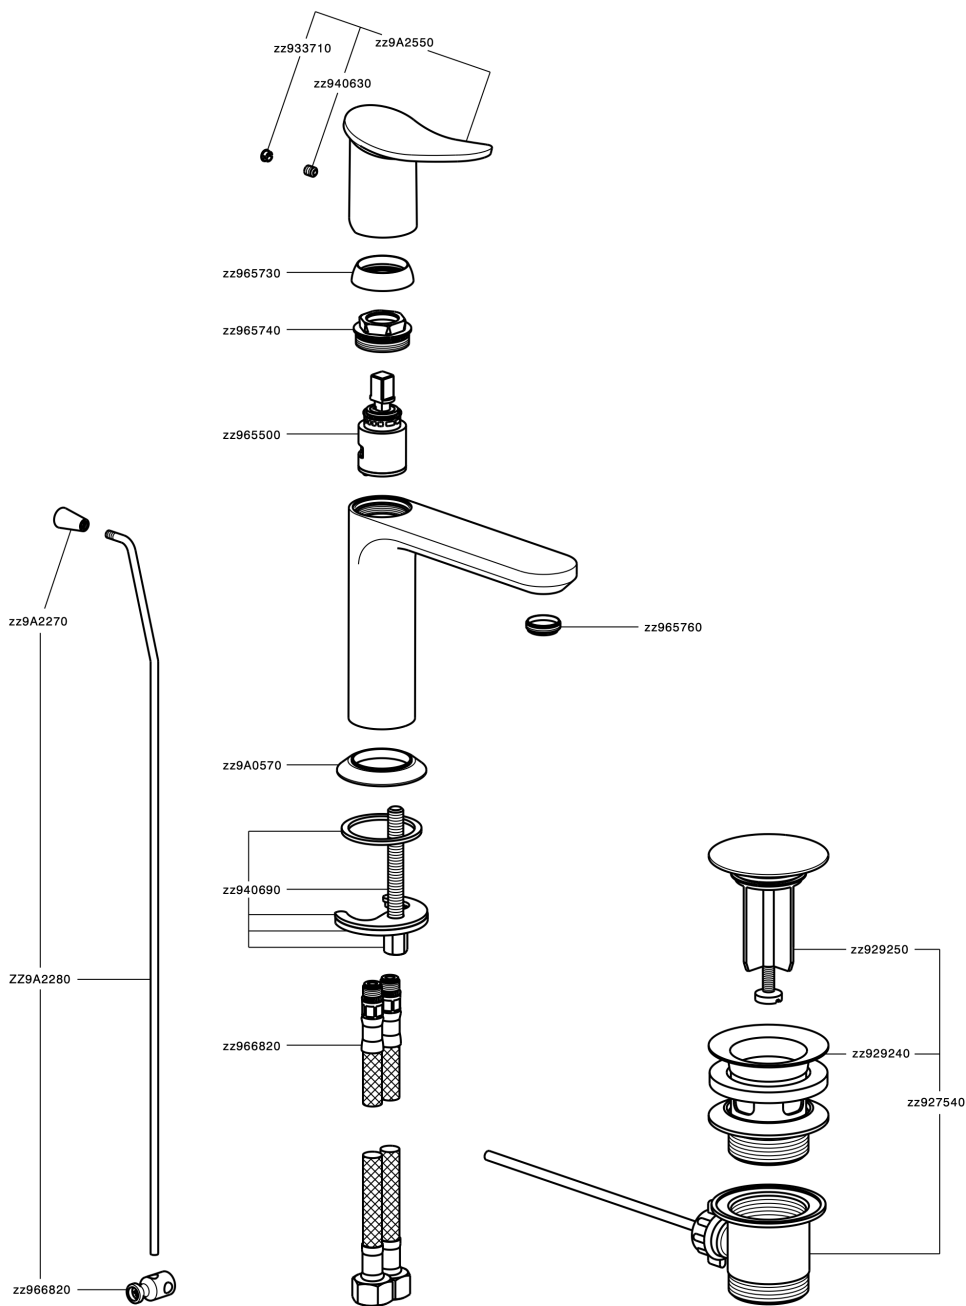

## Single lever washbasin mixer HARLOCK\_HK000514

HK000514

<https://en.huberitalia.com/single-lever-washbasin-mixer-harlock-hk000514>

2024-12-22