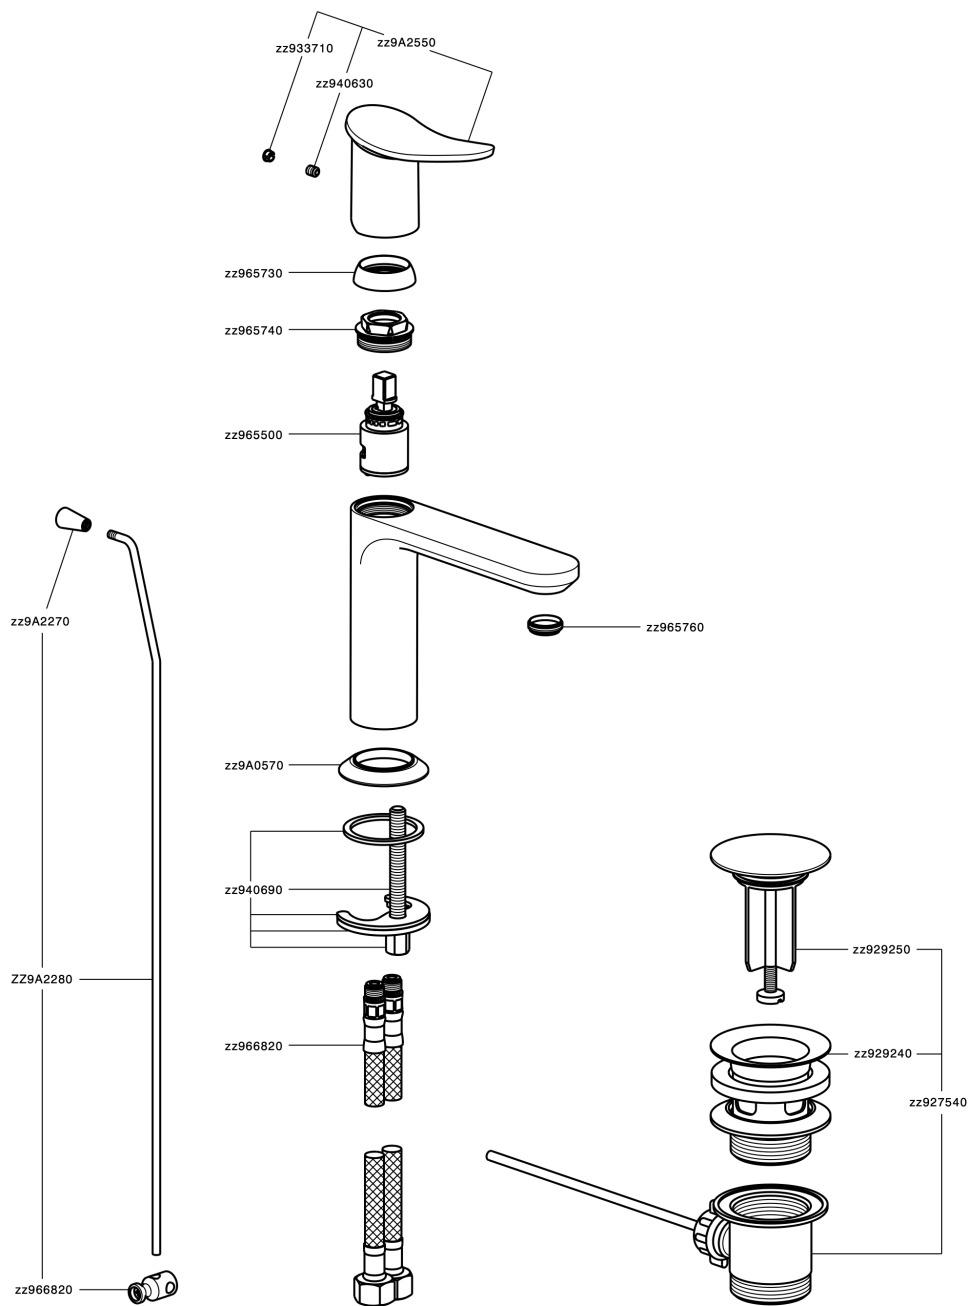

## Single lever washbasin mixer HARLOCK\_HK000514

MODEL **HK000514**

Single lever washbasin mixer, with 1"1/4 automatic pop up waste, G.3/8" stainless steel flexible hoses

### CHARACTERISTICS

Cartridge Spare Parts **ZZ96550000**

**25 mm Cartridge**

## Single lever washbasin mixer HARLOCK\_HK000514

HK000514

<https://en.huberitalia.com/single-lever-washbasin-mixer-harlock-hk000514>

2024-12-22