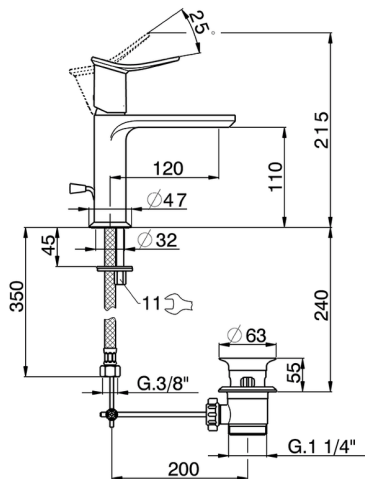

## Single lever washbasin mixer HARLOCK\_HK000514

MODEL **HK000514**

Single lever washbasin mixer, with 1"1/4 automatic pop up waste, G.3/8" stainless steel flexible hoses

### CHARACTERISTICS

Cartridge Spare Parts **ZZ96550000**

**25 mm Cartridge**

## Single lever washbasin mixer HARLOCK\_HK000514

HK000514

<https://en.huberitalia.com/single-lever-washbasin-mixer-harlock-hk000514>

2024-12-22