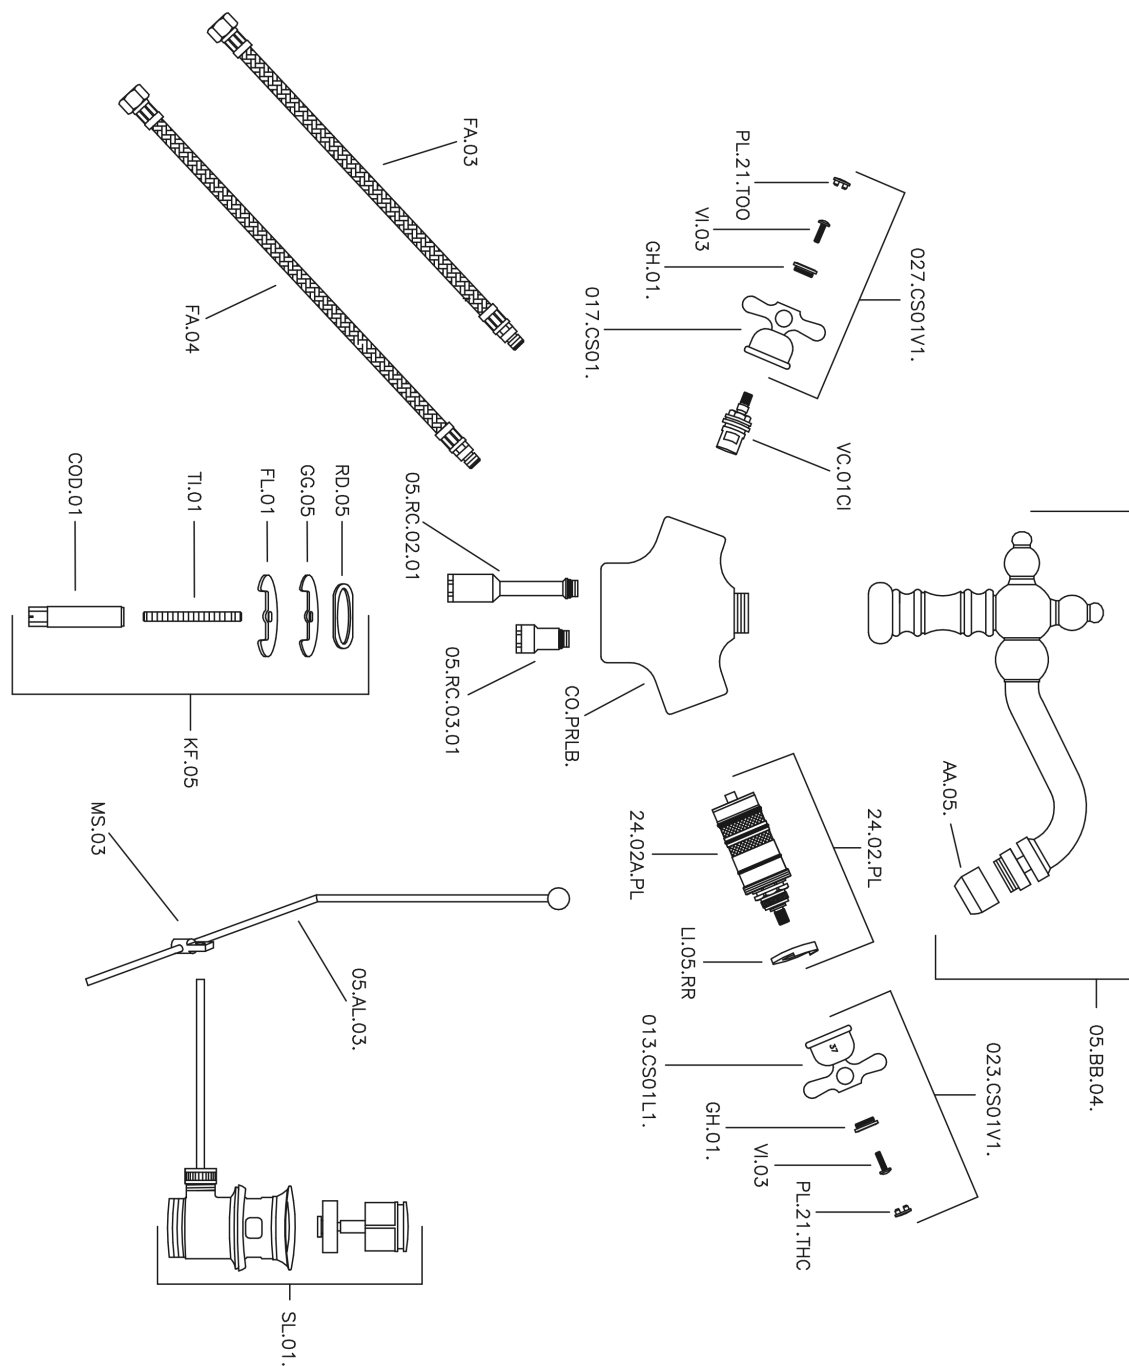

Thermostatic bidet mixer CROISETTE_CST56010

MODEL **CST56010**

Thermostatic bidet mixer, with 1"1/4 automatic pop-up waste, swivel spout, G.3/8" stainless steel flexible hoses

AVAILABLE FINISHINGS

-  **21** 21 Chrome
-  **27** 27 Old Bronze
-  **2G** 2G Antique Gold
-  **2W** 2W Brushed Gold

CHARACTERISTICS

Cartridge Spare Parts **24.04A.PP**

8x20 Plus P Thermostatic Valve

Thermostatic

The Huber thermostatic is your personal water manager, helping you to handle, control and save water and energy.

Thermostatic bidet mixer CROISETTE_CST56010

CST56010

<https://en.huberitalia.com/thermostatic-bidet-mixer-croisette-cst56010>

2024-12-18