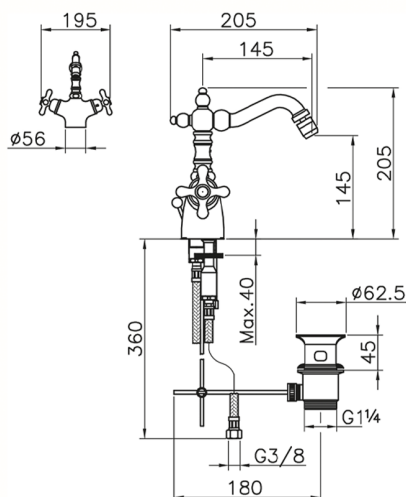

Thermostatic bidet mixer CROISETTE_CST56010

MODEL **CST56010**

Thermostatic bidet mixer, with 1"1/4 automatic pop-up waste, swivel spout, G.3/8" stainless steel flexible hoses

AVAILABLE FINISHINGS

-  **21** 21 Chrome
-  **27** 27 Old Bronze
-  **2G** 2G Antique Gold
-  **2W** 2W Brushed Gold

CHARACTERISTICS

Cartridge Spare Parts **24.04A.PP**

8x20 Plus P Thermostatic Valve

Thermostatic

The Huber thermostatic is your personal water manager, helping you to handle, control and save water and energy.

Thermostatic bidet mixer CROISETTE_CST56010

CST56010

<https://en.huberitalia.com/thermostatic-bidet-mixer-croisette-cst56010>

2024-12-18