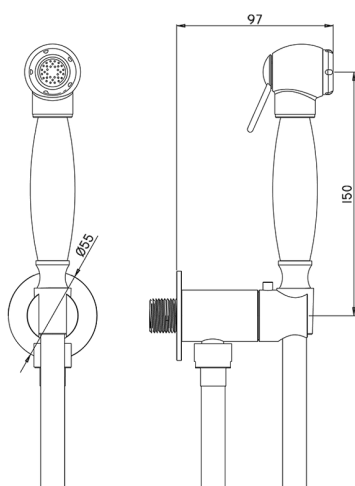

Bidet handshower set HYGENIC SHOWERS_VT007926

MODEL **VT007926**

Bidet handshower set, round wall bracket, single water opening, Brass Bidet handshower, 120 cm PVC flexible hose

AVAILABLE FINISHINGS

CHARACTERISTICS

Bidet handshower

2026-06-26