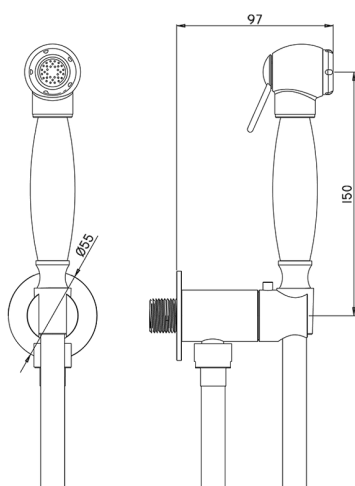

## Bidet handshower set HYGENIC SHOWERS\_VT007926

MODEL **VT007926**

Bidet handshower set, round wall bracket, single water opening, Brass Bidet handshower, 120 cm PVC flexible hose

AVAILABLE FINISHINGS

CHARACTERISTICS

**Bidet handshower**

2026-06-27