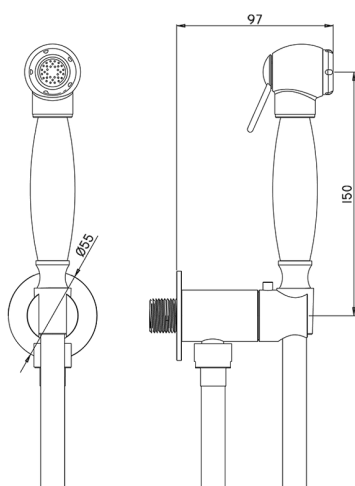

## Bidet handshower set HYGENIC SHOWERS\_VT007926

MODEL **VT007926**

Bidet handshower set, round wall bracket, single water opening, Brass Bidet handshower, 120 cm PVC flexible hose

AVAILABLE FINISHINGS

CHARACTERISTICS

**Bidet handshower**

2026-04-30