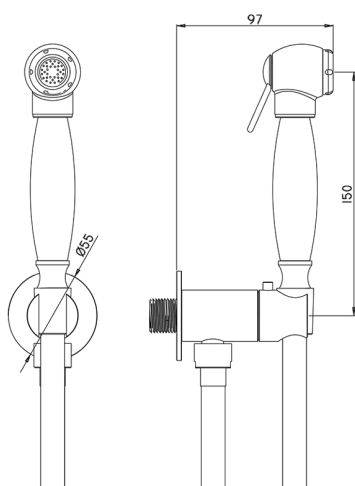

## Bidet handshower set HYGENIC SHOWERS\_VT007926

MODEL **VT007926**

Bidet handshower set, round wall bracket, single water opening, Brass Bidet handshower, 120 cm PVC flexible hose

AVAILABLE FINISHINGS

**21** 21 Chrome

CHARACTERISTICS

**Bidet handshower**

2026-05-30