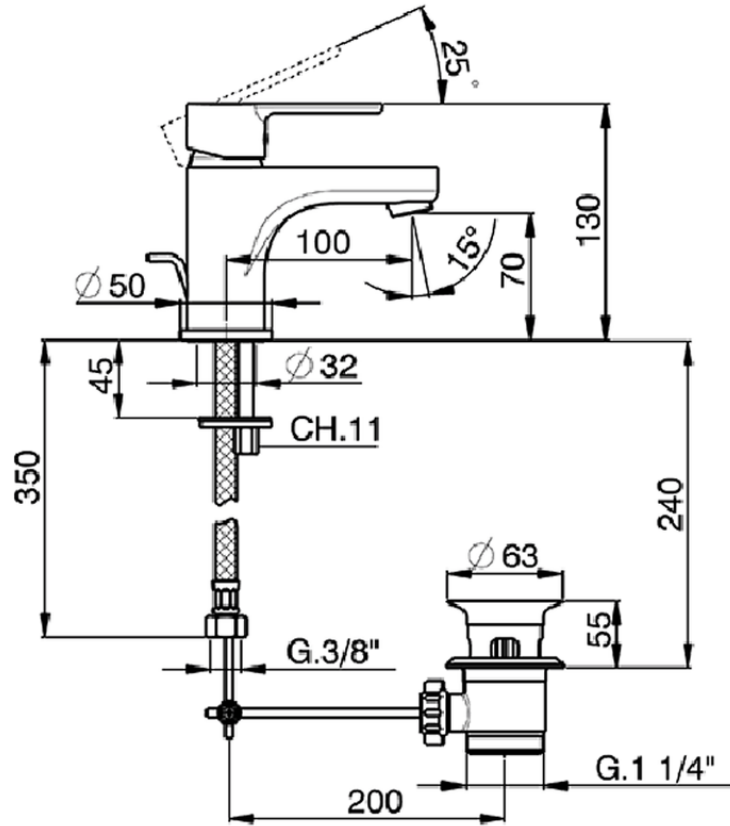

Single lever washbasin mixer EnergySave H2_H2000515

H2000515

<https://en.huberitalia.com/single-lever-washbasin-mixer-energysave-h2-h2000515>

2024-11-15