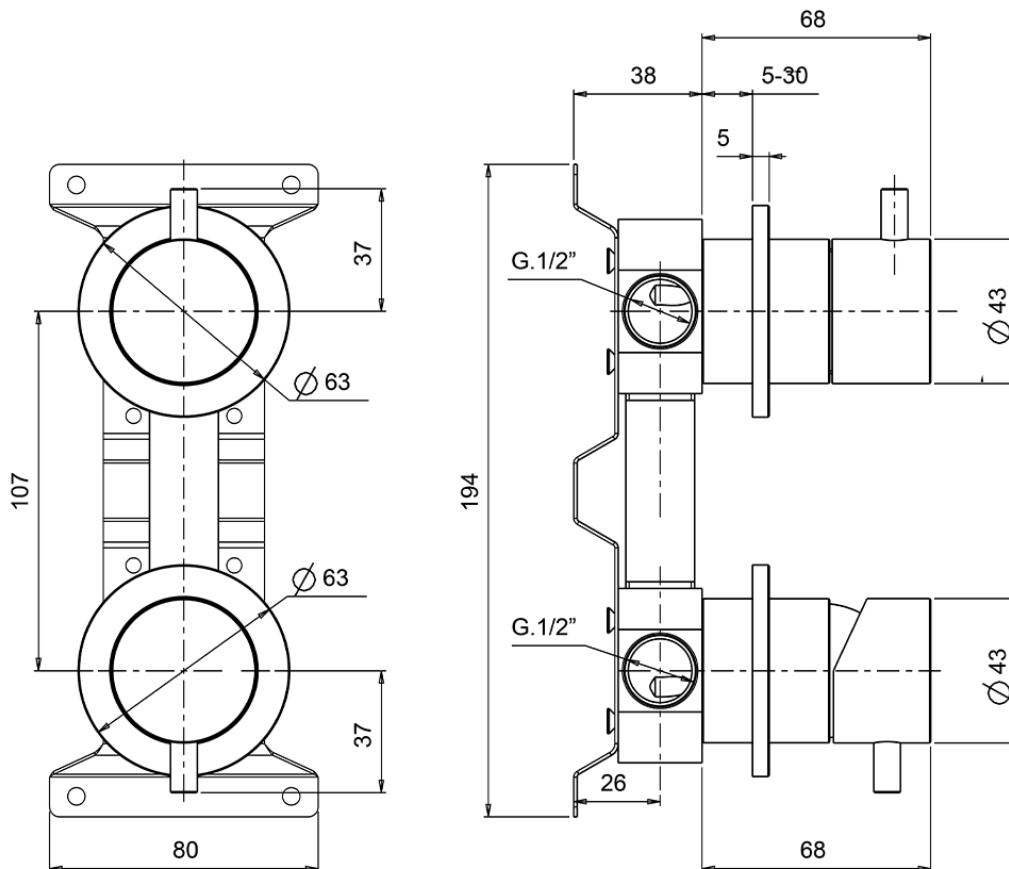

Concealed single lever bath-shower valve LYNOX\_LX000215

LX000215

<https://en.huberitalia.com/concealed-single-lever-bath-shower-valve-lynnox-lx000215>

2026-06-10