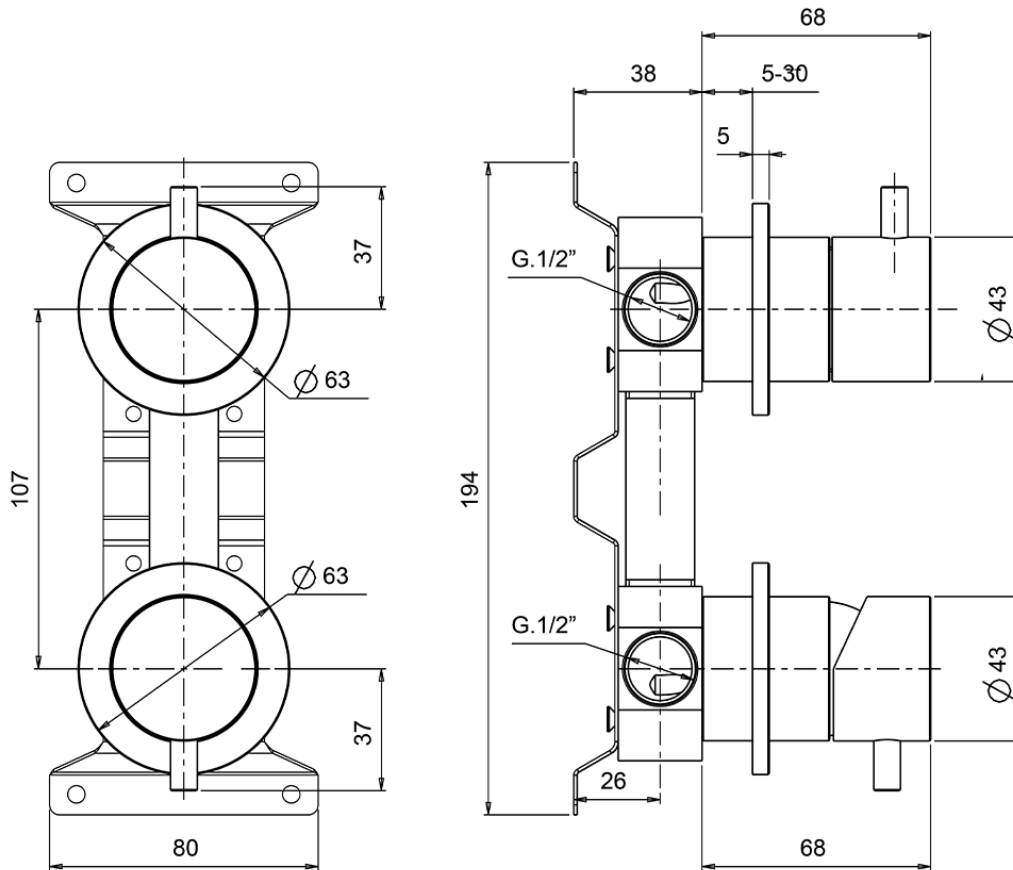

Concealed single lever bath-shower valve LYNOX_LX000215

LX000215

<https://en.huberitalia.com/concealed-single-lever-bath-shower-valve-lynnox-lx000215>

2026-04-05