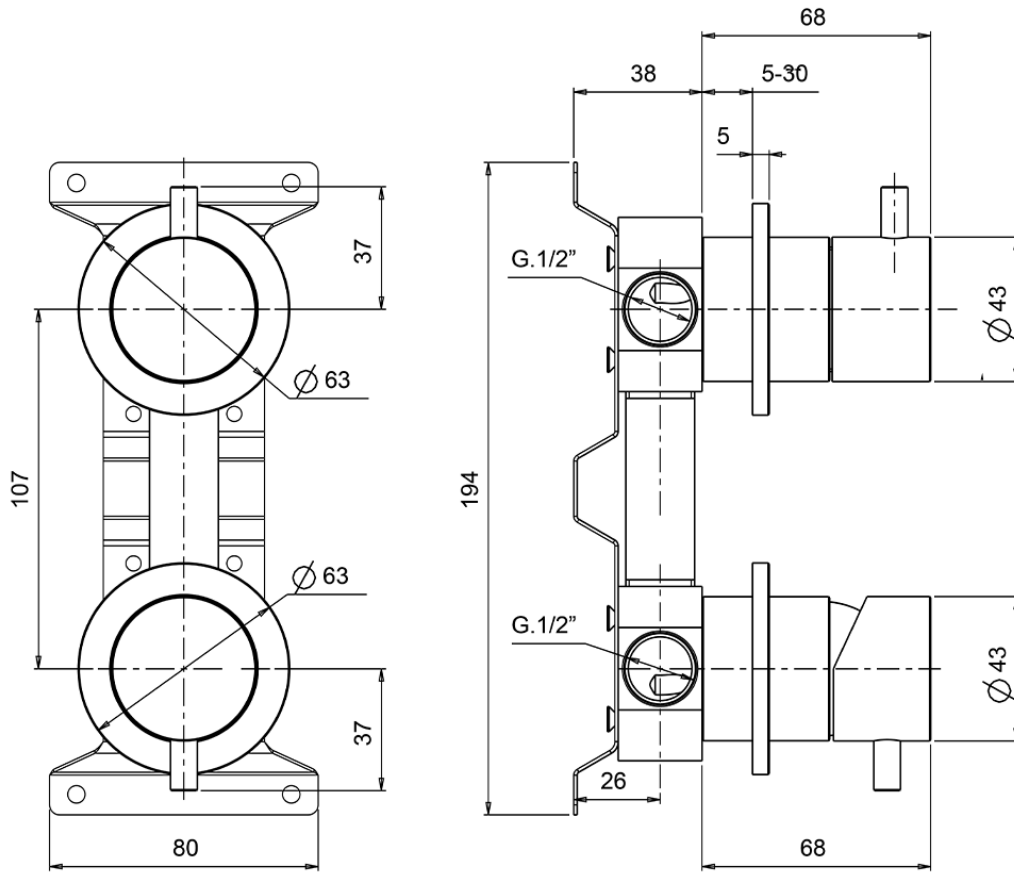

Concealed single lever bath-shower valve LYNOX_LX000215

LX000215

<https://en.huberitalia.com/concealed-single-lever-bath-shower-valve-lynnox-lx000215>

2026-06-06