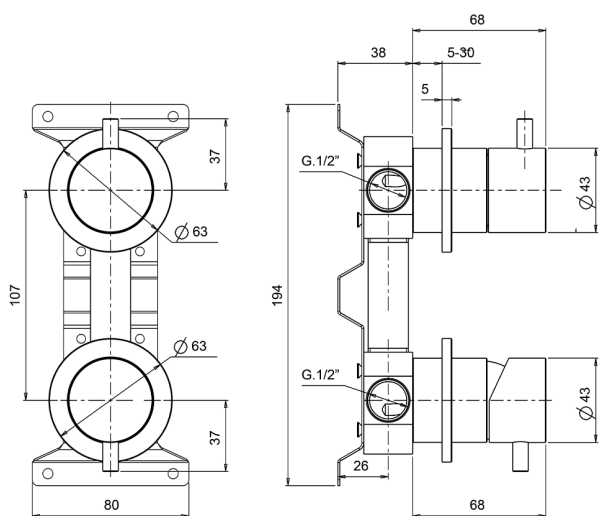

Concealed single lever bath-shower valve LYNOX_LX000215

MODEL **LX000215**

Concealed single lever bath-shower valve, with concealed part, 2-Way rotating diverter, Inox AISI 316L

AVAILABLE FINISHINGS

D1 D1 Brushed Inox

CHARACTERISTICS

Cartridge Spare Parts **ZZ96779000**

35 mm Cartridge

Installation **Concealed**

2026-05-17