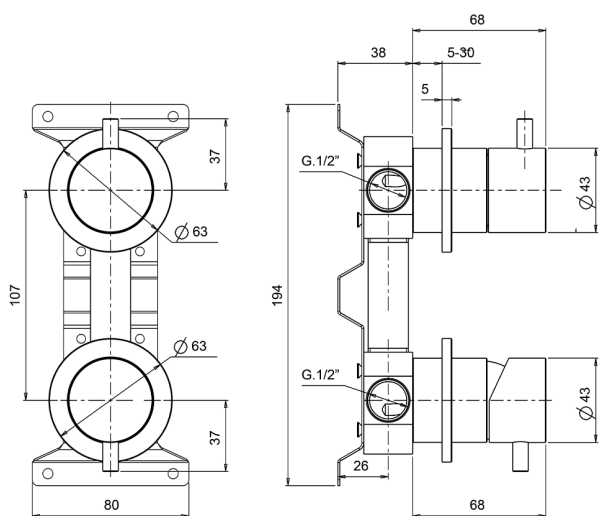

Concealed single lever bath-shower valve LYNOX_LX000215

MODEL **LX000215**

Concealed single lever bath-shower valve, with concealed part, 2-Way rotating diverter, Inox AISI 316L

AVAILABLE FINISHINGS

D1 D1 Brushed Inox

CHARACTERISTICS

Cartridge Spare Parts **ZZ96779000**

35 mm Cartridge

Installation **Concealed**

2026-04-26