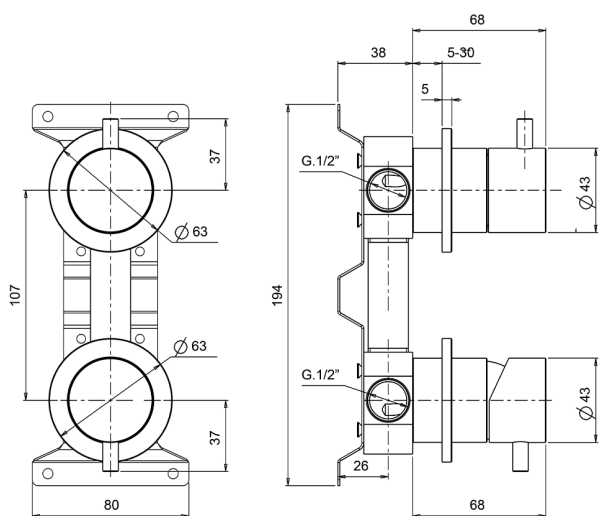

Concealed single lever bath-shower valve LYNOX_LX000215

MODEL **LX000215**

Concealed single lever bath-shower valve, with concealed part, 2-Way rotating diverter, Inox AISI 316L

AVAILABLE FINISHINGS

D1 D1 Brushed Inox

CHARACTERISTICS

Cartridge Spare Parts **ZZ96779000**

35 mm Cartridge

Installation **Concealed**

2026-06-26