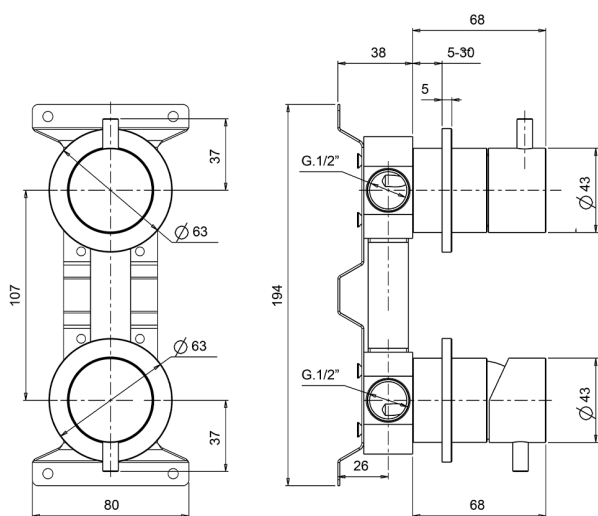

## Concealed single lever bath-shower valve LYNOX\_LX000215

MODEL **LX000215**

Concealed single lever bath-shower valve, with concealed part, 2-Way rotating diverter, Inox AISI 316L

AVAILABLE FINISHINGS

**D1** D1 Brushed Inox

CHARACTERISTICS

Cartridge Spare Parts **ZZ96779000**

**35 mm Cartridge**

Installation **Concealed**

2026-06-26