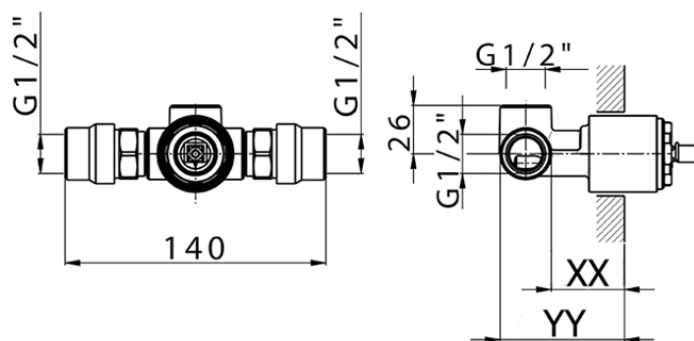

Concealed single lever shower mixer CONCEALED_ZB005301

Piastra/Plate/Plaque/Platte/Placa

2-3mm: XX 27-47 YY 54-74

10mm: XX 16-40 YY 43-68