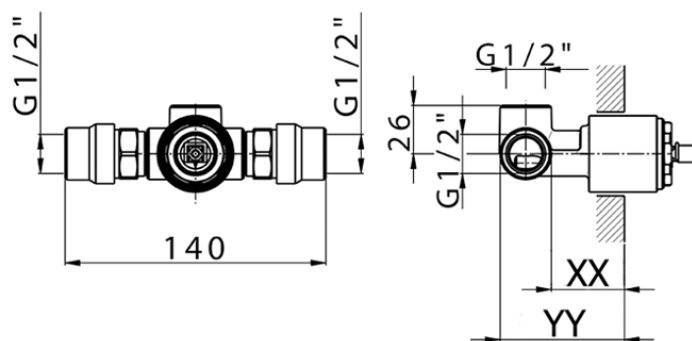

## Concealed single lever shower mixer CONCEALED\_ZB005301

Piastra/Plate/Plaque/Platte/Placa

2-3mm: XX 27-47 YY 54-74

10mm: XX 16-40 YY 43-68

ZB005301

<https://en.huberitalia.com/concealed-single-lever-shower-mixer-concealed-zb005301>