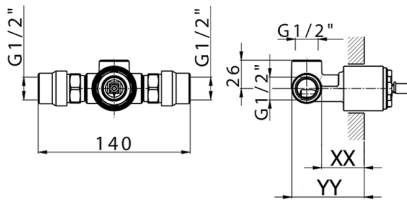

Concealed single lever shower mixer CONCEALED_ZB005301

MODEL **ZB005301**

Concealed single lever shower mixer, 1/2" concealed shower, without trim kit, with noise reducers

AVAILABLE FINISHINGS

 **04** 04 Without finishing

CHARACTERISTICS

Installation	Concealed
Cartridge Spare Parts	ZZ94035000
35 mm Cartridge	
Concealed	1

Piastra/Plate/Plaque/Platte/Placa
 2-3mm: XX 27-47 YY 54-74
 10mm: XX 16-40 YY 43-68

2026-04-09