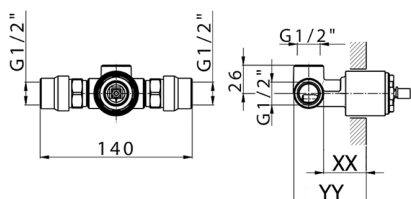

Concealed single lever shower mixer CONCEALED_ZB005301

MODEL **ZB005301**

Concealed single lever shower mixer, 1/2" concealed shower, without trim kit, with noise reducers

AVAILABLE FINISHINGS

04 04 Without finishing

CHARACTERISTICS

Installation	Concealed
Cartridge Spare Parts	ZZ94035000
35 mm Cartridge	
Concealed	1

Piastra/Plate/Plaque/Platte/Placa
 2-3mm: XX 27-47 YY 54-74
 10mm: XX 16-40 YY 43-68

2026-06-13