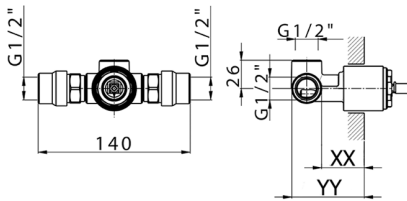

Concealed single lever shower mixer CONCEALED_ZB005301

MODEL **ZB005301**

Concealed single lever shower mixer, 1/2" concealed shower, without trim kit, with noise reducers

AVAILABLE FINISHINGS

04 04 Without finishing

CHARACTERISTICS

Installation	Concealed
Cartridge Spare Parts	ZZ94035000
35 mm Cartridge	
Concealed	1

Piastra/Plate/Plaque/Platte/Placa

2-3mm: XX 27-47 YY 54-74

10mm: XX 16-40 YY 43-68

2026-04-08