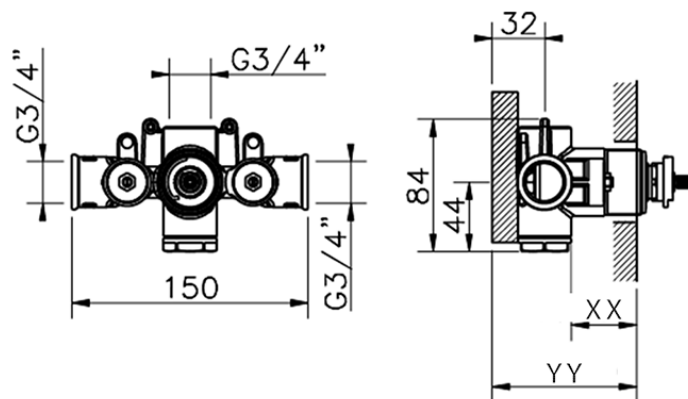

3/4" Concealed thermostatic shower valve CONCEALED_ZB007220

Piastra/Plate/Plaque/Platte/Placa

2-3mm: XX 25-40 YY 76-91

10mm: XX 16-31 YY 65-80

ZB007220

<https://en.huberitalia.com/3-4-concealed-thermostatic-shower-valve-concealed-zb007220>