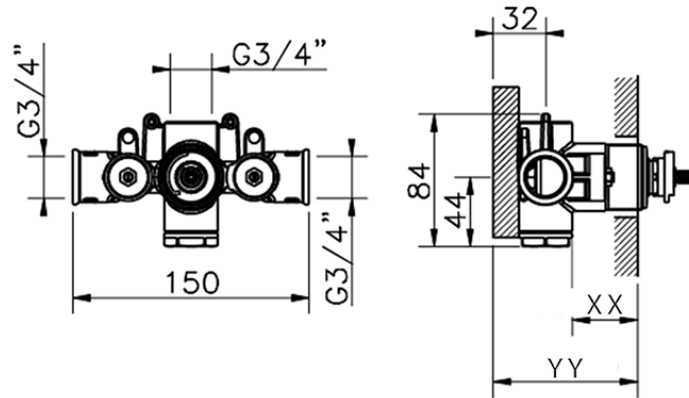

3/4" Concealed thermostatic shower valve CONCEALED_ZB007220

Piastra/Plate/Plaque/Platte/Placa

2-3mm: XX 25-40 YY 76-91

10mm: XX 16-31 YY 65-80

ZB007220

<https://en.huberitalia.com/3-4-concealed-thermostatic-shower-valve-concealed-zb007220>