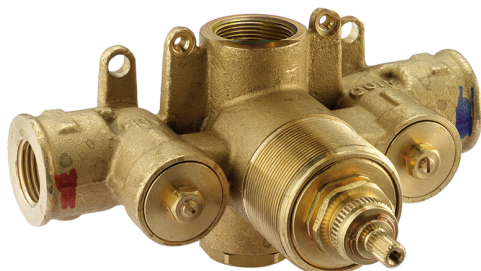

## 3/4" Concealed thermostatic shower valve CONCEALED\_ZB007220

MODEL **ZB007220**

3/4" Concealed thermostatic shower valve, without Stopvalve, without trim kit

AVAILABLE FINISHINGS

CHARACTERISTICS

Installation	<b>Concealed</b>
Cartridge Spare Parts	<b>23.51A.HF</b>
<b>HF Thermostatic Valve</b>	
Concealed	<b>1</b>

Piastra/Plate/Plaque/Platte/Placa  
 2-3mm: XX 25-40 YY 76-91  
 10mm: XX 16-31 YY 65-80

### Thermostatic

The Huber thermostatic is your personal water manager, helping you to handle, control and save water and energy.

2026-06-27