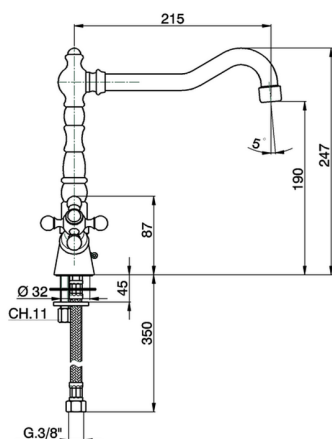

CHARACTERISTICS