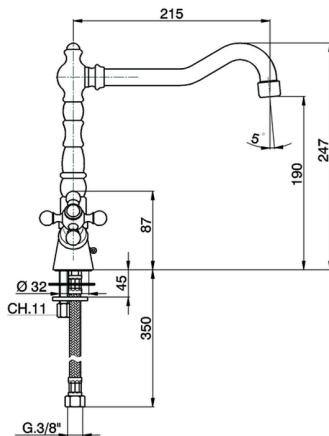

CHARACTERISTICS