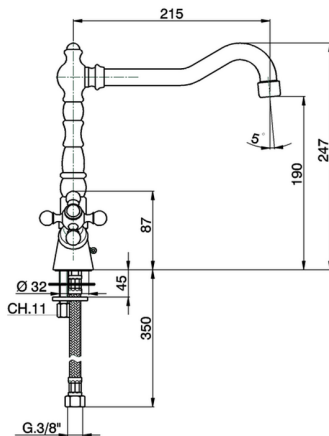

Sink mixer KITCHEN_RE300520

MODEL **RE300520**

Sink mixer, swivel spout, G.3/8" stainless steel flexible hoses

AVAILABLE FINISHINGS

- 
21 21 Chrome
- 
26 26 Old Copper
- 
27 27 Old Bronze

CHARACTERISTICS

2024-12-04