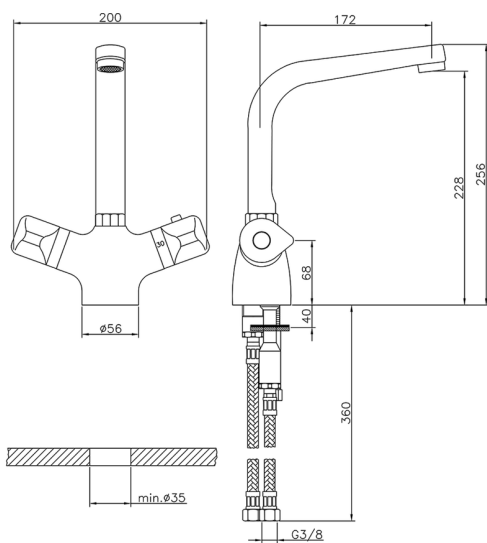

Thermostatic sink mixer THERMO_CLT65010

MODEL **CLT65010**

Thermostatic sink mixer, without pop-up waste, swivel spout, G.3/8" stainless steel flexible hose

AVAILABLE FINISHINGS

CHARACTERISTICS

Cartridge Spare Parts **24.04A.PP**

8x20 Plus P Thermostatic Valve

Thermostatic

The Huber thermostatic is your personal water manager, helping you to handle, control and save water and energy.

2024-11-23