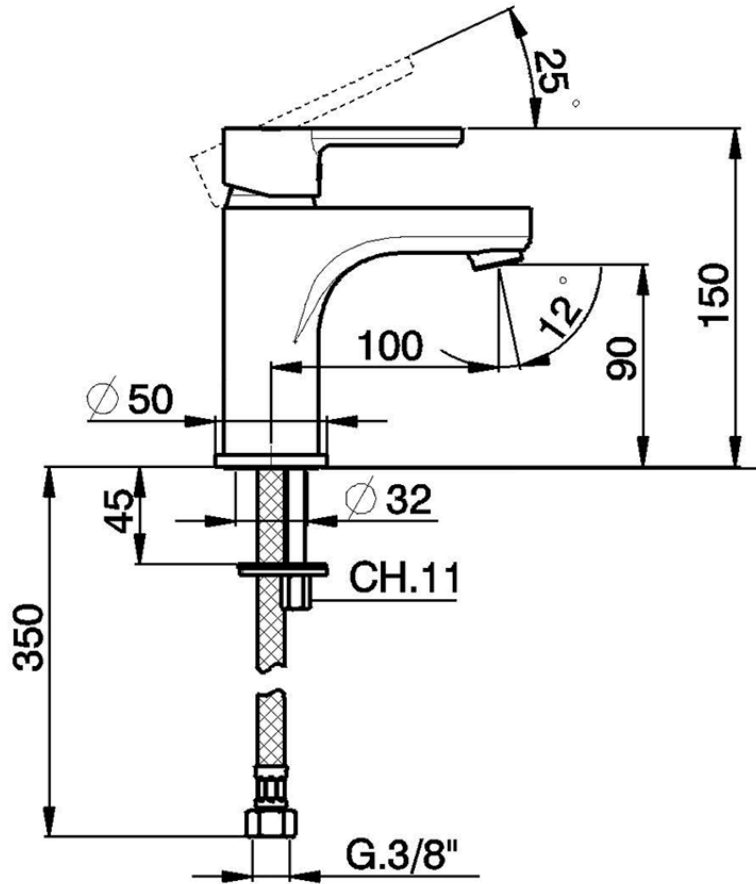

Single lever 'large' washbasin mixer H2_H2000500

H2000500

<https://en.huberitalia.com/single-lever-large-washbasin-mixer-h2-h2000500>

2024-11-15