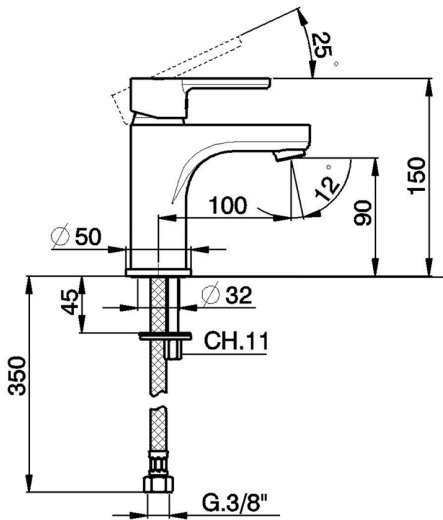

Single lever 'large' washbasin mixer H2_H2000500

MODEL **H2000500**

Single lever 'large' washbasin mixer, without waste, G.3/8" stainless steel flexible hoses

AVAILABLE FINISHINGS

CHARACTERISTICS

Cartridge Spare Parts **ZZ95435000**

35 mm Cartridge

EcoStop

EcoStop feature limits water flow to approximately 50% of maximum output with one point of resistance on setting. Push slightly past the middle stop only when full water output is required. This will save water up to 50%.