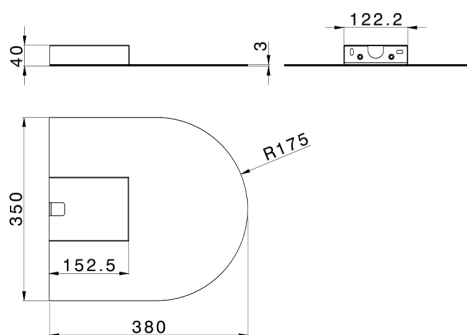

Wall-mounted ultra-thin round waterfall ZEN_ZS129010

MODEL **ZS129010**

Wall-mounted ultra-thin round waterfall, Stainless Steel AISI 304

AVAILABLE FINISHINGS

-  **40** 40 Matt Black
-  **4Q** 4Q Matt White
-  **D1** D1 Brushed Inox
-  **D2** D2 Polished Inox