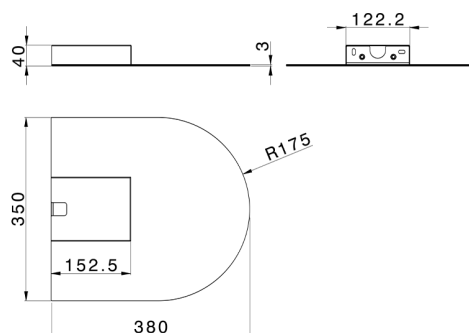

Wall-mounted ultra-thin round waterfall ZEN_ZS129010

MODEL **ZS129010**

Wall-mounted ultra-thin round waterfall, Stainless Steel AISI 304

AVAILABLE FINISHINGS

-  **40** 40 Matt Black
-  **4Q** 4Q Matt White
-  **D1** D1 Brushed Inox
-  **D2** D2 Polished Inox