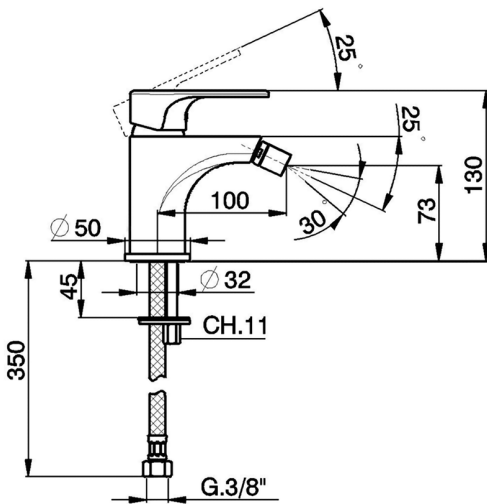

Single lever bidet mixer AH_AH000560

MODEL **AH000560**

Single lever bidet mixer, without pop up waste, G.3/8" Stainless Steel Flexible

AVAILABLE FINISHINGS

- 
21 21 Chrome
- 
2F 2F Brushed Nickel
- 
40 40 Matt Black

CHARACTERISTICS

Cartridge Spare Parts **ZZ95435000**

35 mm Cartridge

DeviaStop

The Huber Devia Stop technology allows to adjust the water flow and to direct it to the selected output point (overhead soaker, hand shower, etc).

Single lever bidet mixer AH_AH000560

AH000560

<https://en.huberitalia.com/single-lever-bidet-mixer-ah-ah000560>

2026-06-10