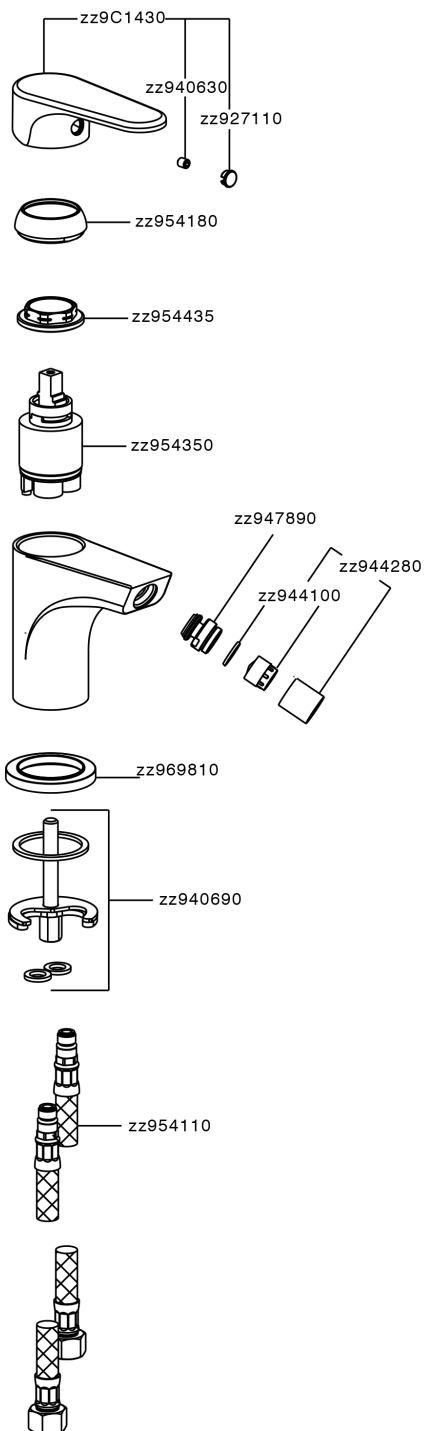

Single lever bidet mixer AH_AH000560

MODEL **AH000560**

Single lever bidet mixer, without pop up waste, G.3/8" Stainless Steel Flexible

AVAILABLE FINISHINGS

- 
21 21 Chrome
- 
2F 2F Brushed Nickel
- 
40 40 Matt Black

CHARACTERISTICS

Cartridge Spare Parts **ZZ95435000**

35 mm Cartridge

DeviaStop

The Huber Devia Stop technology allows to adjust the water flow and to direct it to the selected output point (overhead soaker, hand shower, etc).

Single lever bidet mixer AH_AH000560

AH000560

<https://en.huberitalia.com/single-lever-bidet-mixer-ah-ah000560>

2026-06-10