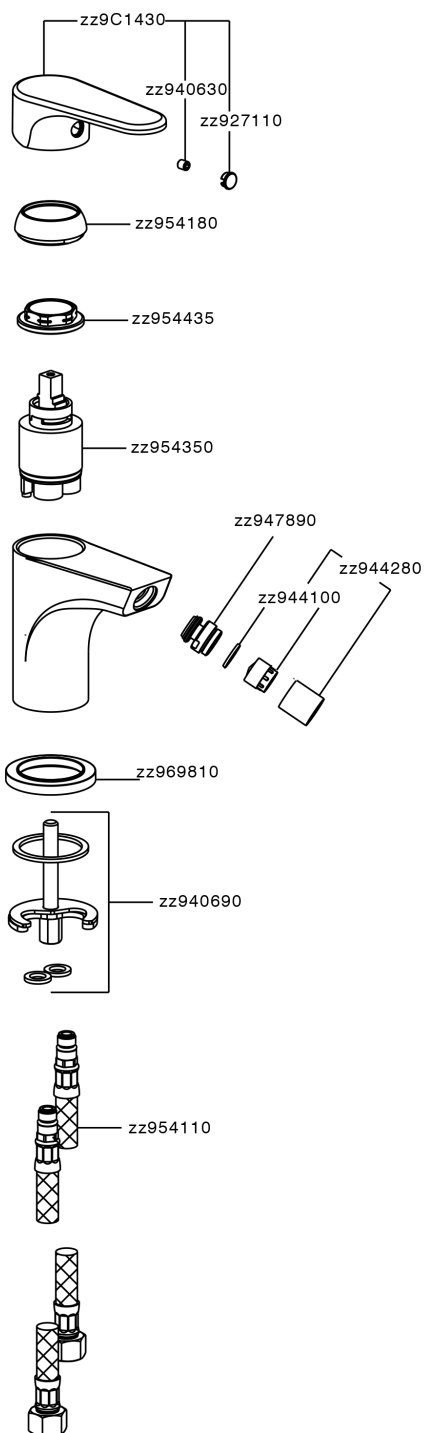

Single lever bidet mixer AH_AH000560

MODEL **AH000560**

Single lever bidet mixer, without pop up waste, G.3/8" Stainless Steel Flexible

AVAILABLE FINISHINGS

-  **21** 21 Chrome
-  **2F** 2F Brushed Nickel
-  **40** 40 Matt Black

CHARACTERISTICS

Cartridge Spare Parts **ZZ95435000**

35 mm Cartridge

DeviaStop

The Huber Devia Stop technology allows to adjust the water flow and to direct it to the selected output point (overhead soaker, hand shower, etc).

Single lever bidet mixer AH_AH000560

AH000560

<https://en.huberitalia.com/single-lever-bidet-mixer-ah-ah000560>

2026-06-05