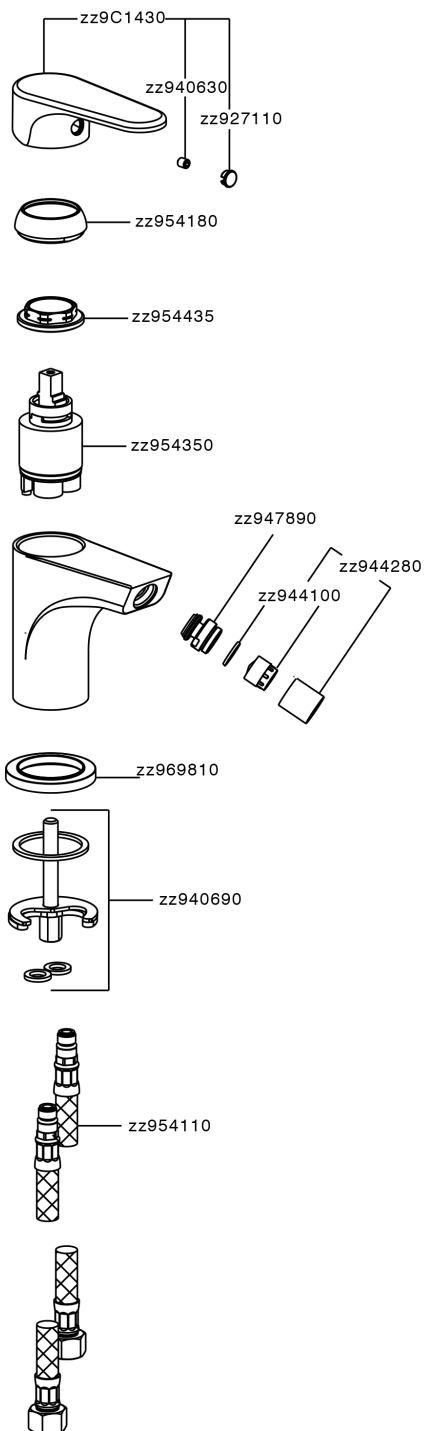

## Single lever bidet mixer AH\_AH000560

MODEL **AH000560**

Single lever bidet mixer, without pop up waste, G.3/8" Stainless Steel Flexible

### CHARACTERISTICS

Cartridge Spare Parts **ZZ95435000**

**35 mm Cartridge**

### DeviaStop

The Huber Devia Stop technology allows to adjust the water flow and to direct it to the selected output point (overhead soaker, hand shower, etc).

## Single lever bidet mixer AH\_AH000560

AH000560

<https://en.huberitalia.com/single-lever-bidet-mixer-ah-ah000560>

2026-05-15