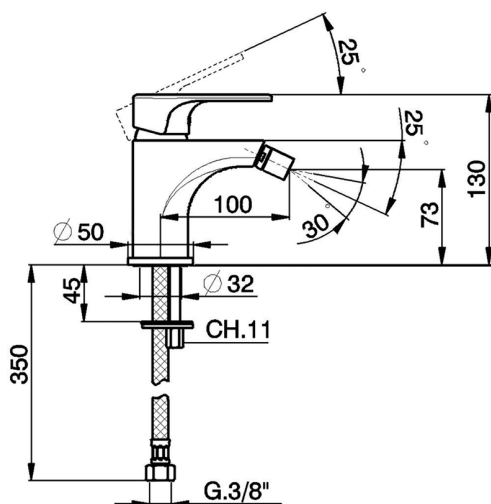

Single lever bidet mixer AH_AH000560

MODEL **AH000560**

Single lever bidet mixer, without pop up waste, G.3/8" Stainless Steel Flexible

AVAILABLE FINISHINGS

-  **21** 21 Chrome
-  **2F** 2F Brushed Nickel
-  **40** 40 Matt Black

CHARACTERISTICS

Cartridge Spare Parts **ZZ95435000**

35 mm Cartridge

DeviaStop

The Huber Devia Stop technology allows to adjust the water flow and to direct it to the selected output point (overhead soaker, hand shower, etc).

Single lever bidet mixer AH_AH000560

AH000560

<https://en.huberitalia.com/single-lever-bidet-mixer-ah-ah000560>

2026-06-05