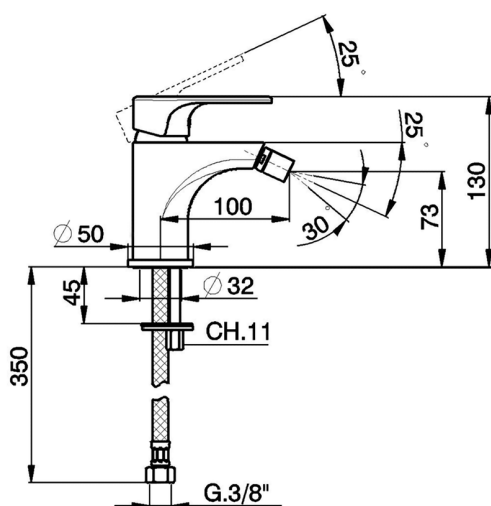

## Single lever bidet mixer AH\_AH000560

MODEL **AH000560**

Single lever bidet mixer, without pop up waste, G.3/8" Stainless Steel Flexible

### CHARACTERISTICS

Cartridge Spare Parts **ZZ95435000**

**35 mm Cartridge**

### DeviaStop

The Huber Devia Stop technology allows to adjust the water flow and to direct it to the selected output point (overhead soaker, hand shower, etc).