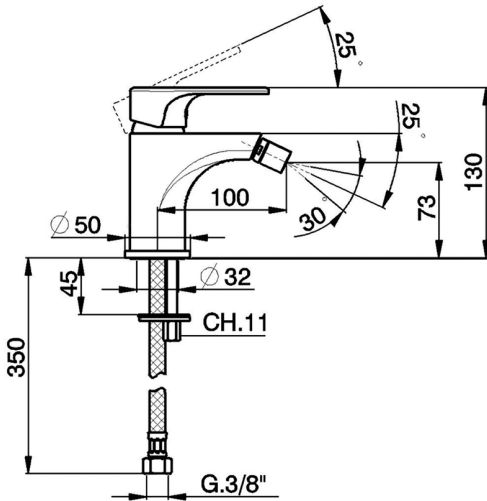

## Single lever bidet mixer AH\_AH000560

MODEL **AH000560**

Single lever bidet mixer, without pop up waste, G.3/8" Stainless Steel Flexible

### CHARACTERISTICS

Cartridge Spare Parts **ZZ95435000**

**35 mm Cartridge**

### DeviaStop

The Huber Devia Stop technology allows to adjust the water flow and to direct it to the selected output point (overhead soaker, hand shower, etc).