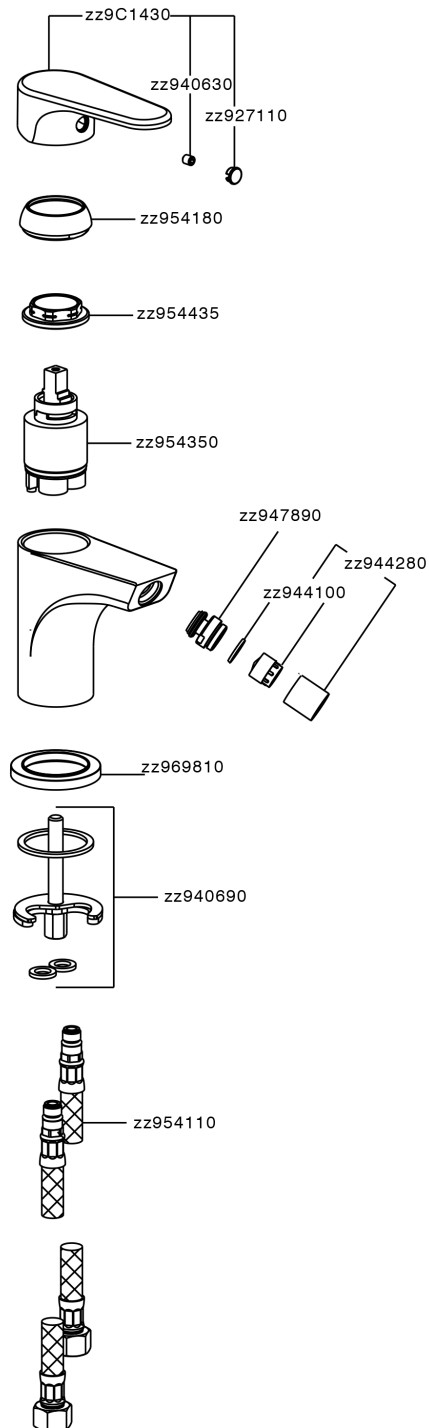

## Single lever bidet mixer AH\_AH000560

MODEL **AH000560**

Single lever bidet mixer, without pop up waste, G.3/8" Stainless Steel Flexible

### CHARACTERISTICS

Cartridge Spare Parts **ZZ95435000**

**35 mm Cartridge**

### DeviaStop

The Huber Devia Stop technology allows to adjust the water flow and to direct it to the selected output point (overhead soaker, hand shower, etc).

## Single lever bidet mixer AH\_AH000560

AH000560

<https://en.huberitalia.com/single-lever-bidet-mixer-ah-ah000560>

2026-06-06