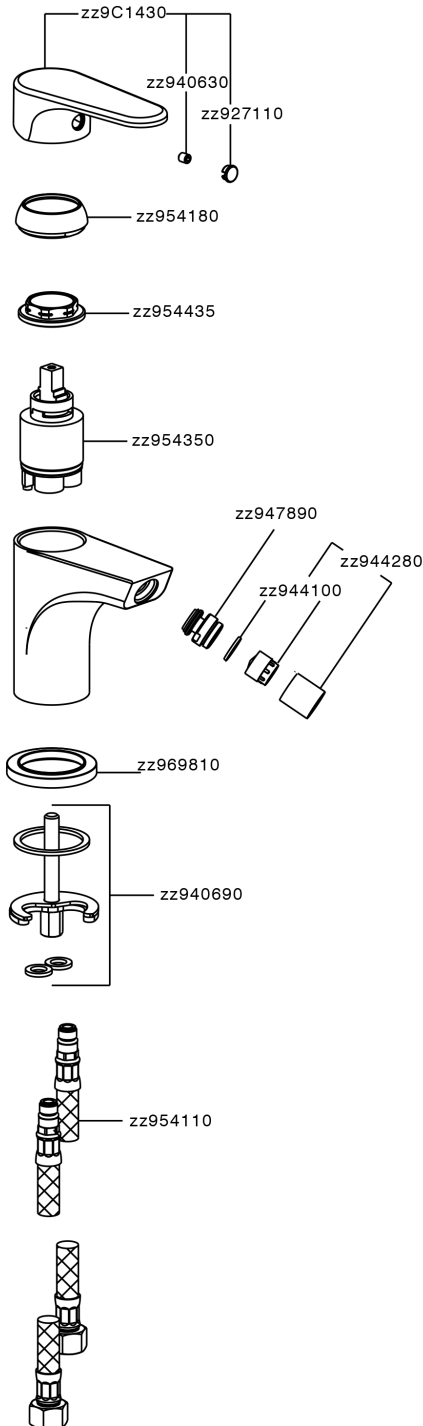

## Single lever bidet mixer AH\_AH000560

MODEL **AH000560**

Single lever bidet mixer, without pop up waste, G.3/8" Stainless Steel Flexible

### CHARACTERISTICS

Cartridge Spare Parts **ZZ95435000**

**35 mm Cartridge**

### DeviaStop

The Huber Devia Stop technology allows to adjust the water flow and to direct it to the selected output point (overhead soaker, hand shower, etc).

## Single lever bidet mixer AH\_AH000560

AH000560

<https://en.huberitalia.com/single-lever-bidet-mixer-ah-ah000560>

2026-04-08