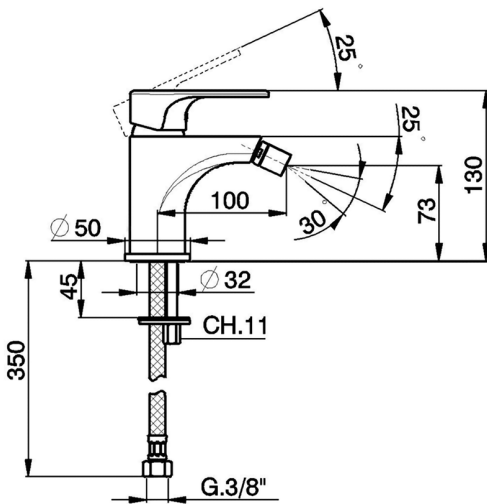

Single lever bidet mixer AH_AH000560

MODEL **AH000560**

Single lever bidet mixer, without pop up waste, G.3/8" Stainless Steel Flexible

AVAILABLE FINISHINGS

-  **21** 21 Chrome
-  **2F** 2F Brushed Nickel
-  **40** 40 Matt Black

CHARACTERISTICS

Cartridge Spare Parts **ZZ95435000**

35 mm Cartridge

DeviaStop

The Huber Devia Stop technology allows to adjust the water flow and to direct it to the selected output point (overhead soaker, hand shower, etc).

Single lever bidet mixer AH_AH000560

AH000560

<https://en.huberitalia.com/single-lever-bidet-mixer-ah-ah000560>

2026-06-06