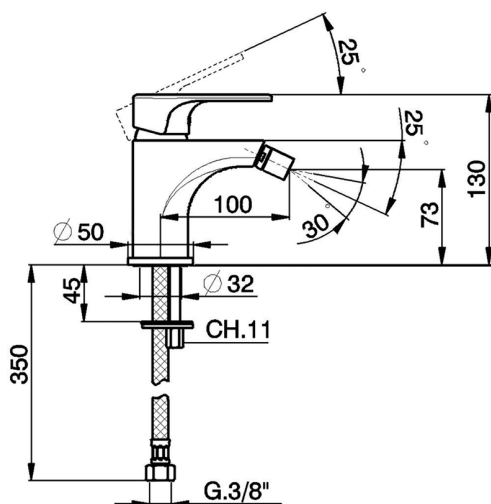

## Single lever bidet mixer AH\_AH000560

MODEL **AH000560**

Single lever bidet mixer, without pop up waste, G.3/8" Stainless Steel Flexible

### CHARACTERISTICS

Cartridge Spare Parts **ZZ95435000**

**35 mm Cartridge**

### DeviaStop

The Huber Devia Stop technology allows to adjust the water flow and to direct it to the selected output point (overhead soaker, hand shower, etc).