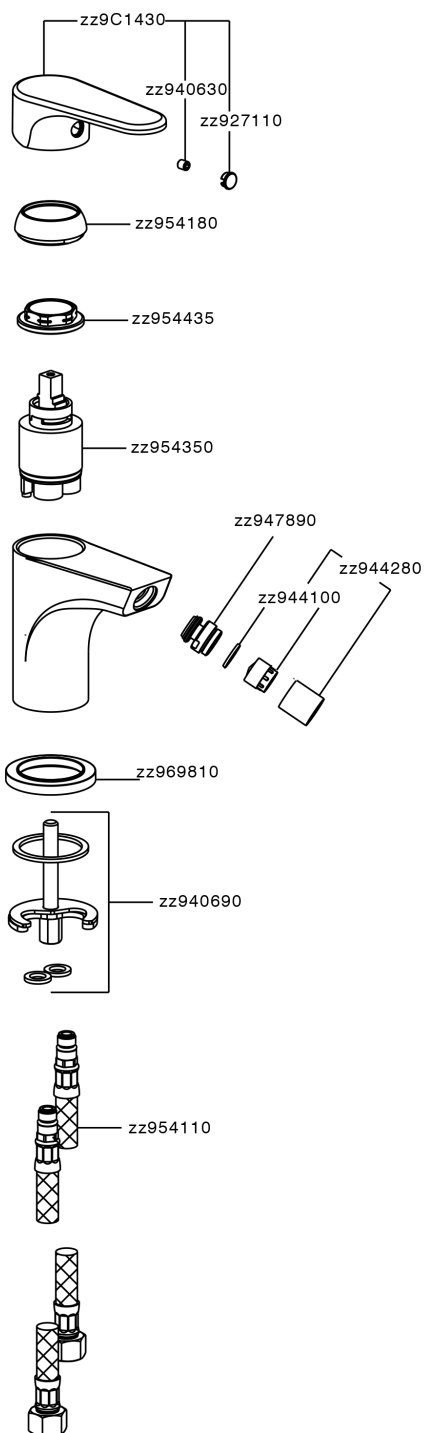

Single lever bidet mixer AH_AH000560

MODEL **AH000560**

Single lever bidet mixer, without pop up waste, G.3/8" Stainless Steel Flexible

AVAILABLE FINISHINGS

-  **21** 21 Chrome
-  **2F** 2F Brushed Nickel
-  **40** 40 Matt Black

CHARACTERISTICS

Cartridge Spare Parts **ZZ95435000**

35 mm Cartridge

DeviaStop

The Huber Devia Stop technology allows to adjust the water flow and to direct it to the selected output point (overhead soaker, hand shower, etc).

Single lever bidet mixer AH_AH000560

AH000560

<https://en.huberitalia.com/single-lever-bidet-mixer-ah-ah000560>

2026-06-06