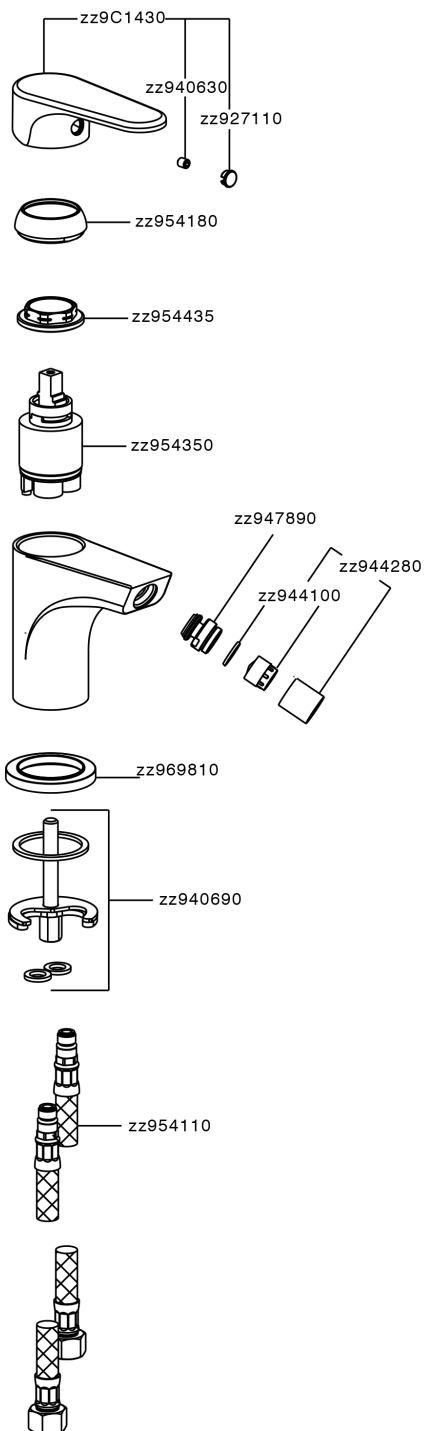

## Single lever bidet mixer AH\_AH000560

MODEL **AH000560**

Single lever bidet mixer, without pop up waste, G.3/8" Stainless Steel Flexible

### CHARACTERISTICS

Cartridge Spare Parts **ZZ95435000**

**35 mm Cartridge**

### DeviaStop

The Huber Devia Stop technology allows to adjust the water flow and to direct it to the selected output point (overhead soaker, hand shower, etc).

## Single lever bidet mixer AH\_AH000560

AH000560

<https://en.huberitalia.com/single-lever-bidet-mixer-ah-ah000560>

2026-04-10