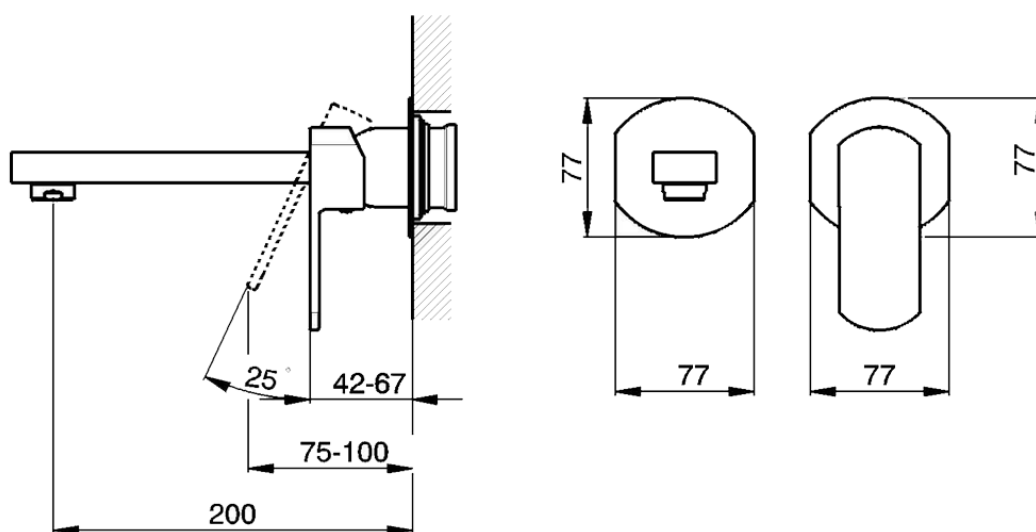

Exposed part for single lever washbasin valve DADO_DD005510

DD005510

<https://en.huberitalia.com/exposed-part-for-single-lever-washbasin-valve-dado-dd005510>

Piastra/Plate/Plaque/Platte/Placa

2-3mm: XX 56-76

10mm: XX 48-68