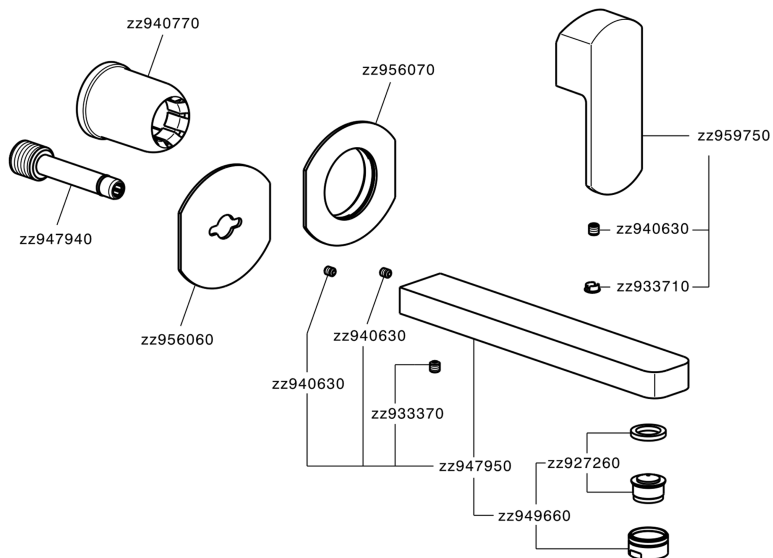

Exposed part for single lever washbasin valve DADO_DD005510

DD005510

<https://en.huberitalia.com/exposed-part-for-single-lever-washbasin-valve-dado-dd005510>

Concealed single lever washbasin mixer Easy-Box CONCEALED_ZB002450

ZB002450

<https://en.huberitalia.com/concealed-single-lever-washbasin-mixer-easy-box-concealed-zb002450>

2024-11-23