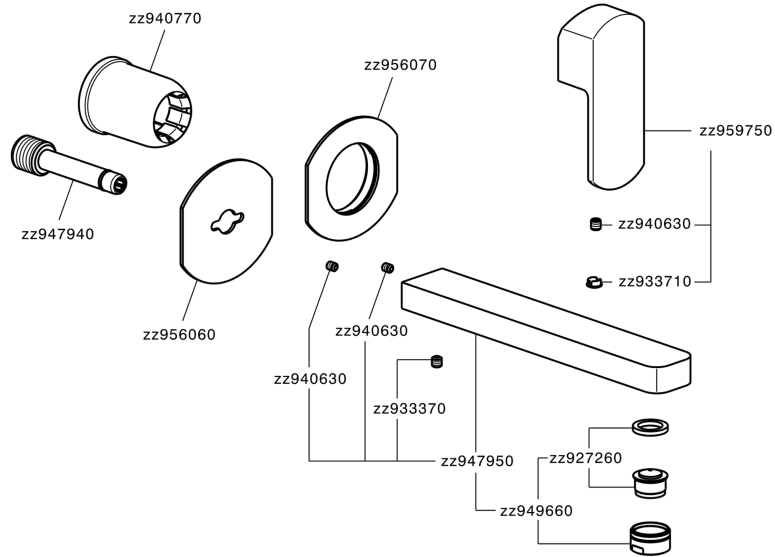

Exposed part for single lever washbasin valve DADO_DD005510

MODEL **DD005510**

Exposed part for single lever washbasin valve, without concealed part, spout L.200 mm, for item Easy-Box ZB002450 and art. ZB025510

Exposed part for single lever washbasin valve DADO_DD005510

DD005510

<https://en.huberitalia.com/exposed-part-for-single-lever-washbasin-valve-dado-dd005510>

Concealed single lever washbasin mixer Easy-Box CONCEALED_ZB002450

MODEL **ZB002450**

Concealed single lever washbasin mixer
Easy-Box, with protection guard box, without trim kit

AVAILABLE FINISHINGS

CHARACTERISTICS

Concealed **1**
Cartridge Spare Parts **ZZ95409000**
35 mm Cartridge

Piastra/Plate/Plaque/Platte/Placa

2-3mm: XX 56-76

10mm: XX 48-68

EcoStop

EcoStop feature limits water flow to approximately 50% of maximum output with one point of resistance on setting. Push slightly past the middle stop only when full water output is required. This will save water up to 50%.