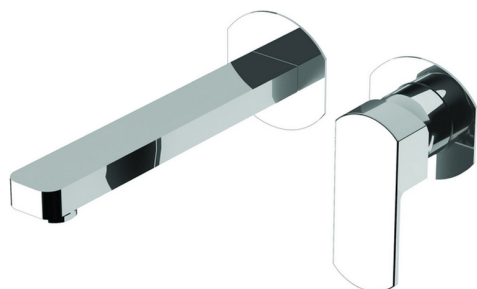

Exposed part for single lever washbasin valve DADO_DD005510

MODEL **DD005510**

Exposed part for single lever washbasin valve, without concealed part, spout L.200 mm, for item Easy-Box ZB002450 and art. ZB025510

Exposed part for single lever washbasin valve DADO_DD005510

DD005510

<https://en.huberitalia.com/exposed-part-for-single-lever-washbasin-valve-dado-dd005510>

Concealed single lever washbasin mixer Easy-Box CONCEALED_ZB002450

MODEL **ZB002450**

Concealed single lever washbasin mixer
Easy-Box, with protection guard box, without trim kit

AVAILABLE FINISHINGS

CHARACTERISTICS

Concealed **1**
Cartridge Spare Parts **ZZ95409000**
35 mm Cartridge

Piastra/Plate/Plaque/Platte/Placa

2-3mm: XX 56-76

10mm: XX 48-68

EcoStop

EcoStop feature limits water flow to approximately 50% of maximum output with one point of resistance on setting. Push slightly past the middle stop only when full water output is required. This will save water up to 50%.