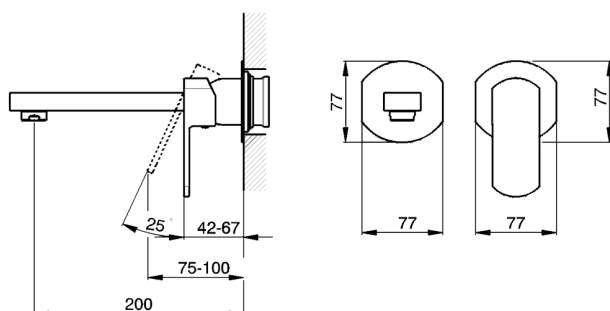

Exposed part for single lever washbasin valve DADO_DD005510

MODEL **DD005510**

Exposed part for single lever washbasin valve, without concealed part, spout L.200 mm, for item Easy-Box ZB002450 and art. ZB025510

Exposed part for single lever washbasin valve DADO_DD005510

DD005510

<https://en.huberitalia.com/exposed-part-for-single-lever-washbasin-valve-dado-dd005510>

Concealed single lever washbasin mixer Easy-Box CONCEALED_ZB002450

MODEL **ZB002450**

Concealed single lever washbasin mixer
Easy-Box, with protection guard box, without trim kit

AVAILABLE FINISHINGS

CHARACTERISTICS

Concealed **1**
Cartridge Spare Parts **ZZ95409000**
35 mm Cartridge

Piastra/Plate/Plaque/Platte/Placa

2-3mm: XX 56-76

10mm: XX 48-68

EcoStop

EcoStop feature limits water flow to approximately 50% of maximum output with one point of resistance on setting. Push slightly past the middle stop only when full water output is required. This will save water up to 50%.