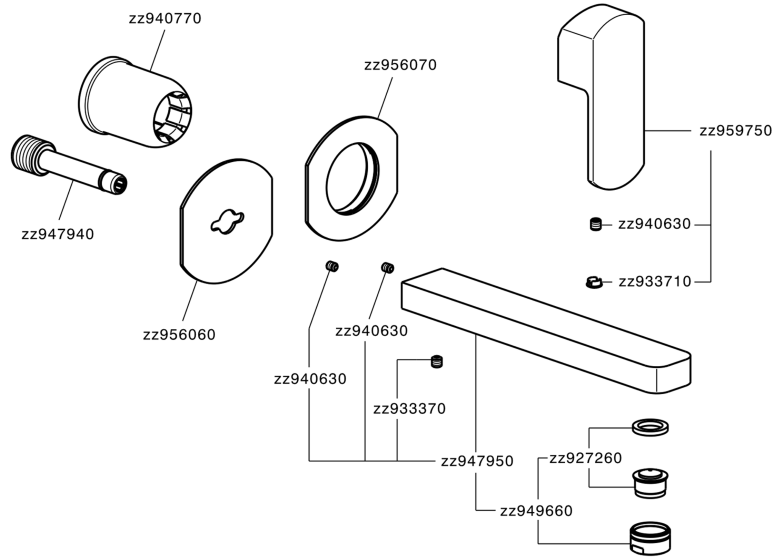

Exposed part for single lever washbasin valve DADO_DD005510

DD005510

<https://en.huberitalia.com/exposed-part-for-single-lever-washbasin-valve-dado-dd005510>

Concealed single lever washbasin mixer Easy-Box CONCEALED_ZB002450

ZB002450

<https://en.huberitalia.com/concealed-single-lever-washbasin-mixer-easy-box-concealed-zb002450>

2024-11-23