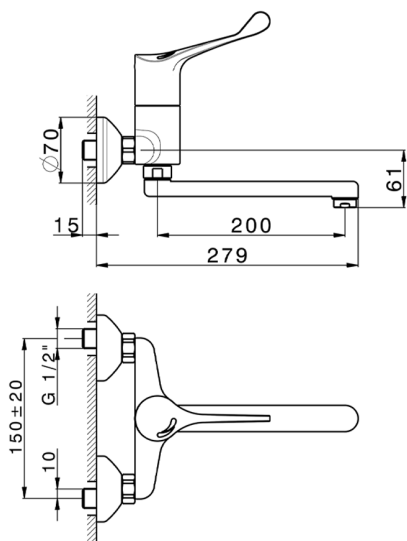

HTS BasicThermo Sequential Basin Mixer COMMUNITY_HBT70000

MODEL **HBT70000**

HTS BasicThermo Sequential Basin Mixer, on the wall, swivel spout

AVAILABLE FINISHINGS

CHARACTERISTICS

Sequential

The Huber sequential thermostatic cartridge HTS is equipped with a new, patented system for integrated and simultaneous adjustment of water temperature and flow.