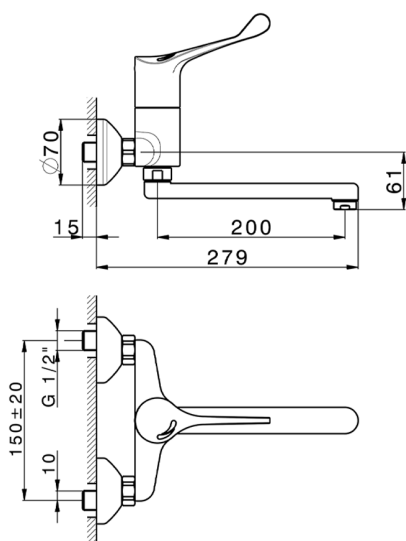

HTS BasicThermo Sequential Basin Mixer COMMUNITY_HBT70000

MODEL **HBT70000**

HTS BasicThermo Sequential Basin Mixer, on the wall, swivel spout

AVAILABLE FINISHINGS

CHARACTERISTICS

Sequential

The Huber sequential thermostatic cartridge HTS is equipped with a new, patented system for integrated and simultaneous adjustment of water temperature and flow.