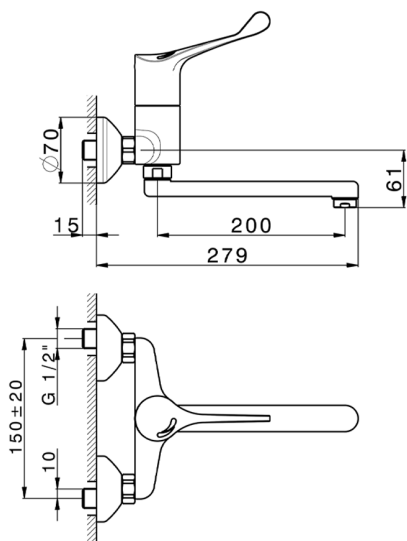

## HTS BasicThermo Sequential Basin Mixer COMMUNITY\_HBT70000

MODEL **HBT70000**

HTS BasicThermo Sequential Basin Mixer, on the wall, swivel spout

AVAILABLE FINISHINGS

CHARACTERISTICS

### Sequential

The Huber sequential thermostatic cartridge HTS is equipped with a new, patented system for integrated and simultaneous adjustment of water temperature and flow.