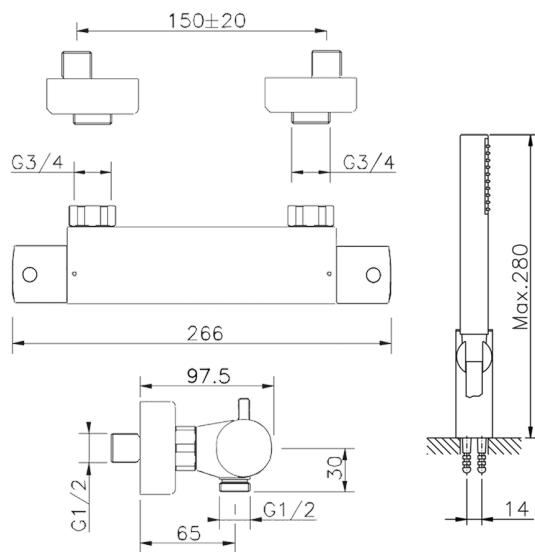

Thermostatic shower mixer, with shower set TRATTO EVO_TVD01010

MODEL **TVD01010**

Thermostatic shower mixer, with shower set, wall mounted adjustable handshower bracket, 26 mm ABS Minimalistic One spray handshower, 150 cm Brass flexible hose

AVAILABLE FINISHINGS

CHARACTERISTICS

Cartridge Spare Parts **22.03A.AR - ZZ97080004**

Argo 1 (short filter) Thermostatic Valve

Thermostatic

The Huber thermostatic is your personal water manager, helping you to handle, control and save water and energy.