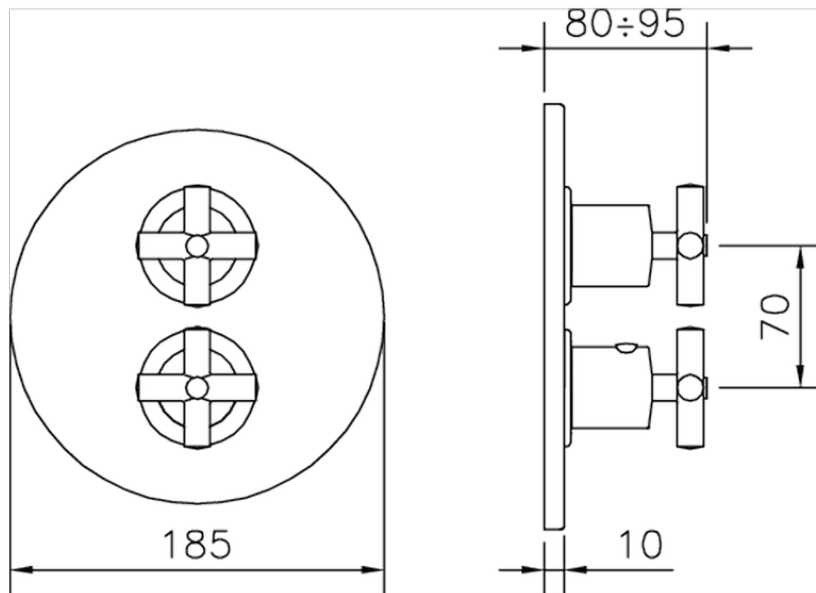

Exposed part for 1-outlet con.thermo.shower valve SUITE_SU007304

SU007304

<https://en.huberitalia.com/exposed-part-for-1-outlet-con-thermo-shower-valve-suite-su007304>

Piastra/Plate/Plaque/Platte/Placa

2-3mm: XX 25-40 YY 76-91

10 mm: XX 16-31 YY 65-80

ZB007361

<https://en.huberitalia.com/1-outlet-concealed-thermostatic-shower-valve-concealed-zb007361>

Piastra/Plate/Plaque/Platte/Placa

2-3mm: XX 25-40 YY 76-91

10 mm: XX 16-31 YY 65-80

ZB007301

<https://en.huberitalia.com/1-outlet-concealed-thermostatic-shower-valve-concealed-zb007301>

2024-11-25