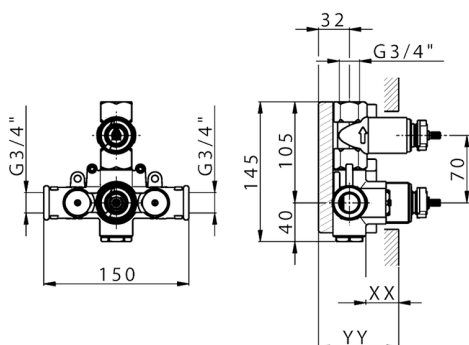

## 1-outlet Concealed thermostatic shower valve CONCEALED\_ZB007361

MODEL **ZB007361**

1-outlet Concealed thermostatic shower valve, stopvalve with 3/4" outlet, without trim kit

AVAILABLE FINISHINGS

CHARACTERISTICS

Installation	<b>Concealed</b>
Cartridge Spare Parts	<b>23.51A.HF</b>
<b>HF Thermostatic Valve</b>	
Concealed	<b>1</b>

Piastra/Plate/Plaque/Platte/Placa

2-3mm: XX 25-40 YY 76-91

10 mm: XX 16-31 YY 65-80

Piastra/Plate/Plaque/Platte/Placa

2-3mm: XX 25-40 YY 76-91

10 mm: XX 16-31 YY 65-80