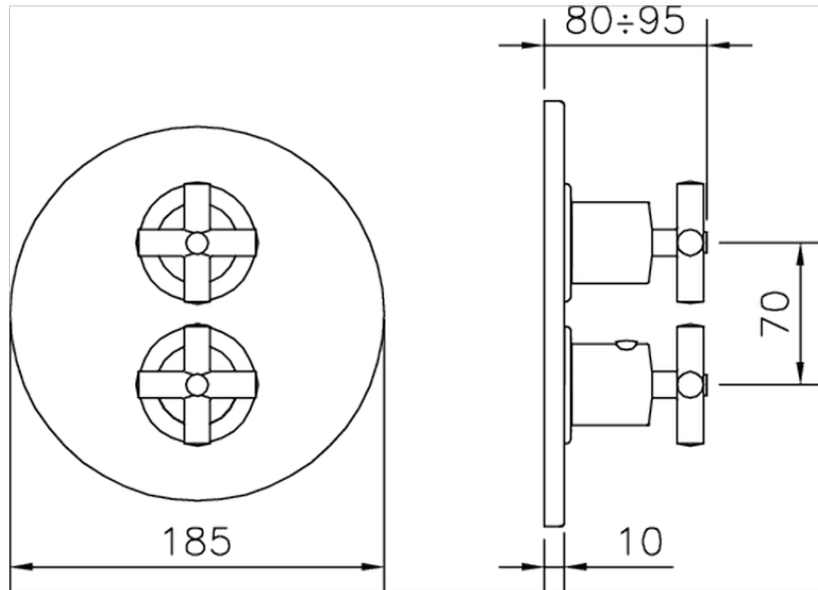

Exposed part for 1-outlet con.thermo.shower valve SUITE_SU007304

SU007304

<https://en.huberitalia.com/exposed-part-for-1-outlet-con-thermo-shower-valve-suite-su007304>

Piastra/Plate/Plaque/Platte/Placa

2-3mm: XX 25-40 YY 76-91

10 mm: XX 16-31 YY 65-80

ZB007361

<https://en.huberitalia.com/1-outlet-concealed-thermostatic-shower-valve-concealed-zb007361>

Piastra/Plate/Plaque/Platte/Placa

2-3mm: XX 25-40 YY 76-91

10 mm: XX 16-31 YY 65-80