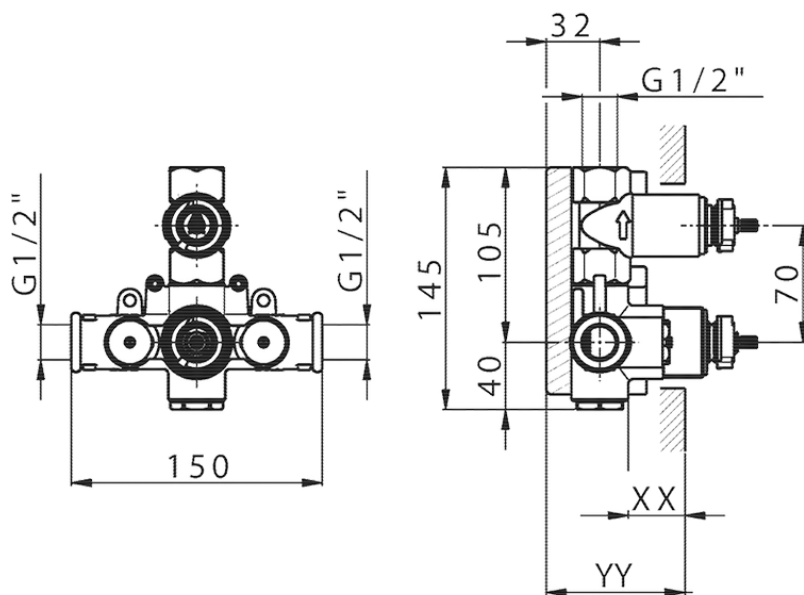

Exposed part for 1-outlet con.thermo.shower valve SUITE_SU007304

SU007304

<https://en.huberitalia.com/exposed-part-for-1-outlet-con-thermo-shower-valve-suite-su007304>

Piastra/Plate/Plaque/Platte/Placa

2-3mm: XX 25-40 YY 76-91

10 mm: XX 16-31 YY 65-80

ZB007361

<https://en.huberitalia.com/1-outlet-concealed-thermostatic-shower-valve-concealed-zb007361>

Piastra/Plate/Plaque/Platte/Placa

2-3mm: XX 25-40 YY 76-91

10 mm: XX 16-31 YY 65-80

ZB007301

<https://en.huberitalia.com/1-outlet-concealed-thermostatic-shower-valve-concealed-zb007301>

2024-11-22