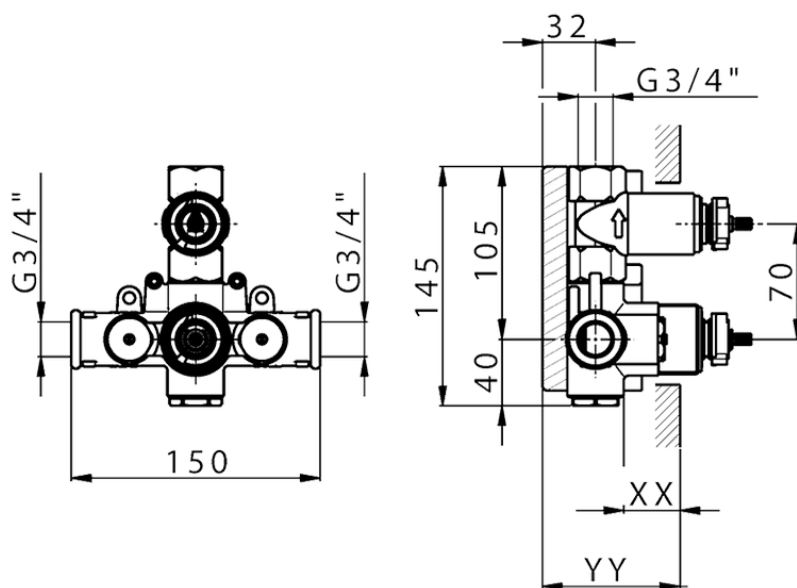

Exposed part for 1-outlet con.thermo.shower valve SUITE_SU007304

SU007304

<https://en.huberitalia.com/exposed-part-for-1-outlet-con-thermo-shower-valve-suite-su007304>

Piastra/Plate/Plaque/Platte/Placa

2-3mm: XX 25-40 YY 76-91

10 mm: XX 16-31 YY 65-80

ZB007361

<https://en.huberitalia.com/1-outlet-concealed-thermostatic-shower-valve-concealed-zb007361>

Piastra/Plate/Plaque/Platte/Placa

2-3mm: XX 25-40 YY 76-91

10 mm: XX 16-31 YY 65-80

ZB007301

<https://en.huberitalia.com/1-outlet-concealed-thermostatic-shower-valve-concealed-zb007301>

2024-11-22