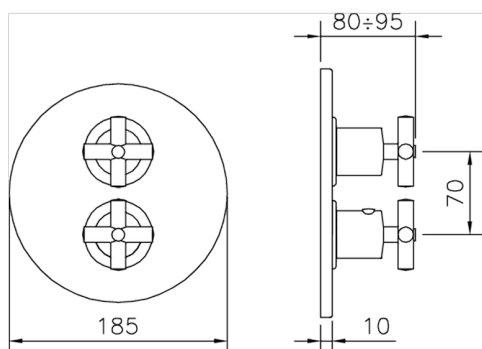

CHARACTERISTICS

Installation **Concealed**
Required concealed parts **ZB007361**
ZB007301

Thermostatic

The Huber thermostatic is your personal water manager, helping you to handle, control and save water and energy.