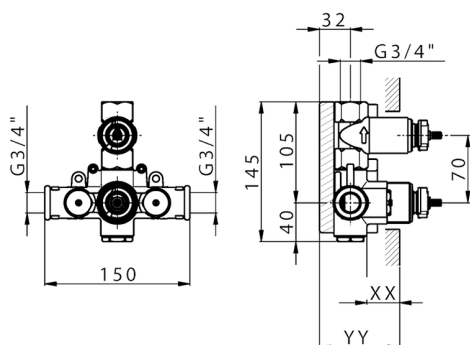

## 1-outlet Concealed thermostatic shower valve CONCEALED\_ZB007361

MODEL **ZB007361**

1-outlet Concealed thermostatic shower valve, stopvalve with 3/4" outlet, without trim kit

AVAILABLE FINISHINGS

**04** 04 Without finishing

CHARACTERISTICS

Installation	<b>Concealed</b>
Cartridge Spare Parts	<b>23.51A.HF</b>
<b>HF Thermostatic Valve</b>	
Concealed	<b>1</b>

Piastra/Plate/Plaque/Platte/Placa

2-3mm: XX 25-40 YY 76-91

10 mm: XX 16-31 YY 65-80