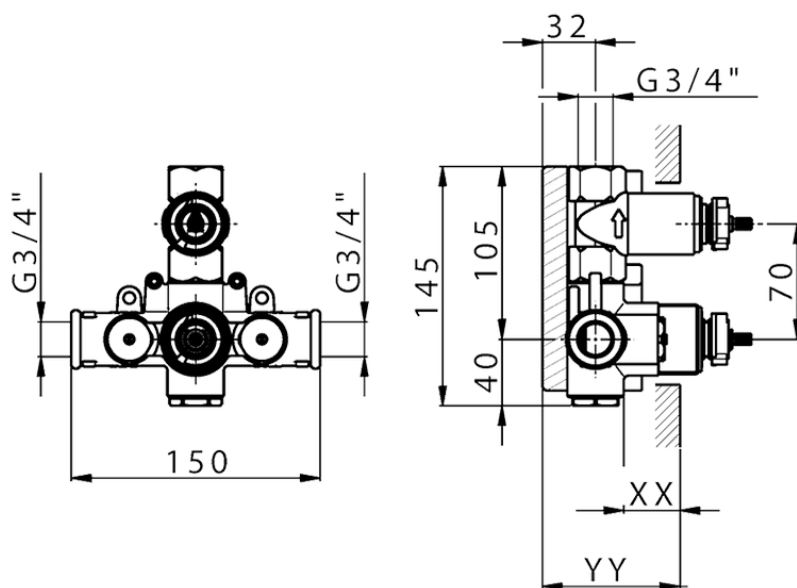

Exposed part for 1-outlet con.thermo.shower valve SUITE_SU007304

SU007304

<https://en.huberitalia.com/exposed-part-for-1-outlet-con-thermo-shower-valve-suite-su007304>

Piastra/Plate/Plaque/Platte/Placa

2-3mm: XX 25-40 YY 76-91

10 mm: XX 16-31 YY 65-80

ZB007361

<https://en.huberitalia.com/1-outlet-concealed-thermostatic-shower-valve-concealed-zb007361>

Piastra/Plate/Plaque/Platte/Placa

2-3mm: XX 25-40 YY 76-91

10 mm: XX 16-31 YY 65-80

ZB007301

<https://en.huberitalia.com/1-outlet-concealed-thermostatic-shower-valve-concealed-zb007301>

2024-11-21