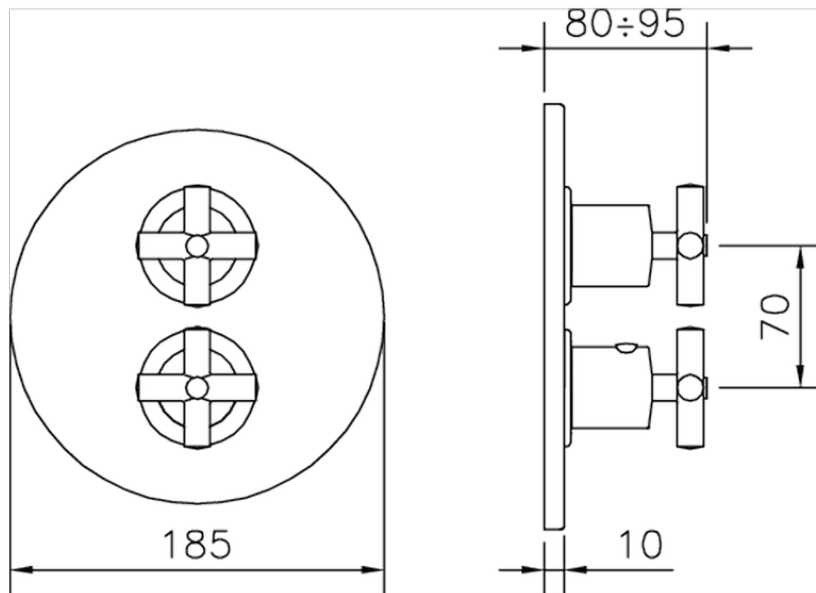

Exposed part for 1-outlet con.thermo.shower valve SUITE_SU007304

SU007304

<https://en.huberitalia.com/exposed-part-for-1-outlet-con-thermo-shower-valve-suite-su007304>

Piastra/Plate/Plaque/Platte/Placa

2-3mm: XX 25-40 YY 76-91

10 mm: XX 16-31 YY 65-80

ZB007361

<https://en.huberitalia.com/1-outlet-concealed-thermostatic-shower-valve-concealed-zb007361>

Piastra/Plate/Plaque/Platte/Placa

2-3mm: XX 25-40 YY 76-91

10 mm: XX 16-31 YY 65-80

ZB007301

<https://en.huberitalia.com/1-outlet-concealed-thermostatic-shower-valve-concealed-zb007301>

2024-11-21