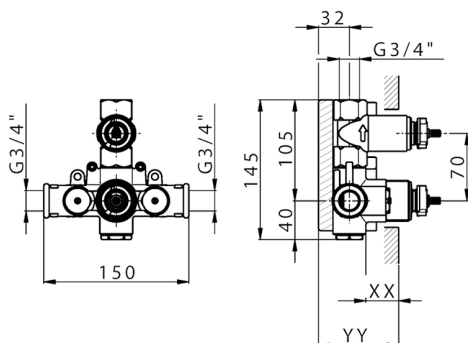

1-outlet Concealed thermostatic shower valve, stopvalve with 3/4" outlet, without trim kit

AVAILABLE FINISHINGS

**04** 04 Without finishing

CHARACTERISTICS

Installation	<b>Concealed</b>
Cartridge Spare Parts	<b>23.51A.HF</b>
<b>HF Thermostatic Valve</b>	
Concealed	<b>1</b>

Piastra/Plate/Plaque/Platte/Placa

2-3mm: XX 25-40 YY 76-91

10 mm: XX 16-31 YY 65-80

**Thermostatic**

The Huber thermostatic is your personal water manager, helping you to handle, control and save water and energy.

Piastra/Plate/Plaque/Platte/Placa

2-3mm: XX 25-40 YY 76-91

10 mm: XX 16-31 YY 65-80