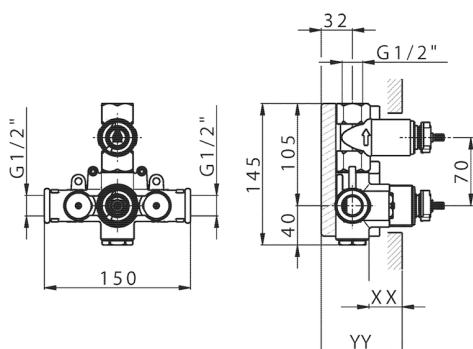

Piastra/Plate/Plaque/Platte/Placa

2-3mm: XX 25-40 YY 76-91

10 mm: XX 16-31 YY 65-80

**Thermostatic**

The Huber thermostatic is your personal water manager, helping you to handle, control and save water and energy.

## 1-outlet Concealed thermostatic shower valve CONCEALED\_ZB007301

MODEL **ZB007301**

1-outlet Concealed thermostatic shower valve, with stopvalve, without trim kit

AVAILABLE FINISHINGS

CHARACTERISTICS

Installation	<b>Concealed</b>
Cartridge Spare Parts	<b>24.04A.PP</b>
<b>8x20 Plus P Thermostatic Valve</b>	
Concealed	<b>1</b>

Piastra/Plate/Plaque/Platte/Placa

2-3mm: XX 25-40 YY 76-91

10 mm: XX 16-31 YY 65-80