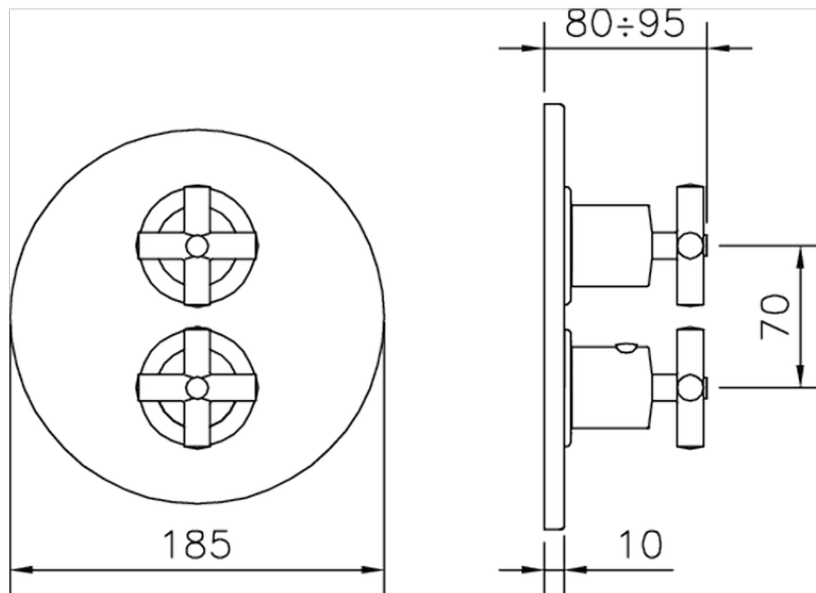

Exposed part for 1-outlet con.thermo.shower valve SUITE_SU007304

SU007304

<https://en.huberitalia.com/exposed-part-for-1-outlet-con-thermo-shower-valve-suite-su007304>

Piastra/Plate/Plaque/Platte/Placa

2-3mm: XX 25-40 YY 76-91

10 mm: XX 16-31 YY 65-80

ZB007361

<https://en.huberitalia.com/1-outlet-concealed-thermostatic-shower-valve-concealed-zb007361>

Piastra/Plate/Plaque/Platte/Placa

2-3mm: XX 25-40 YY 76-91

10 mm: XX 16-31 YY 65-80

ZB007301

<https://en.huberitalia.com/1-outlet-concealed-thermostatic-shower-valve-concealed-zb007301>

2024-11-22