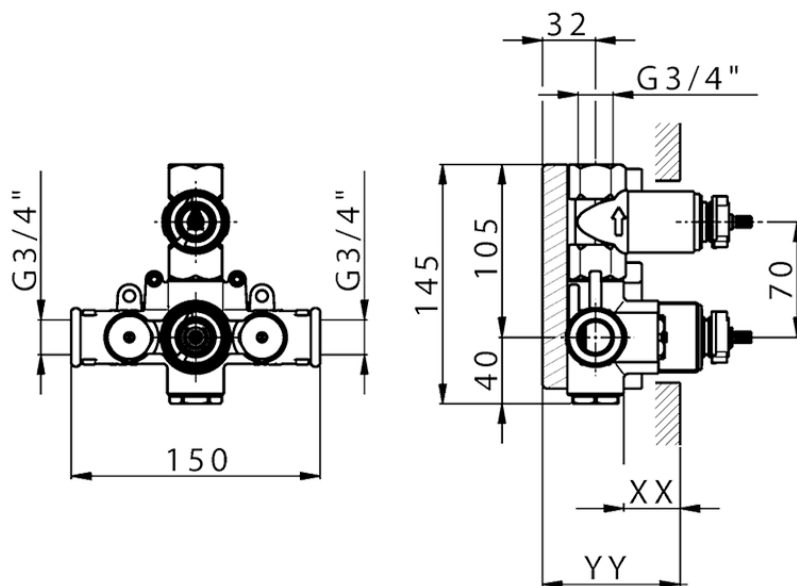

Exposed part for 1-outlet con.thermo.shower valve SUITE_SU007304

SU007304

<https://en.huberitalia.com/exposed-part-for-1-outlet-con-thermo-shower-valve-suite-su007304>

Piastra/Plate/Plaque/Platte/Placa

2-3mm: XX 25-40 YY 76-91

10 mm: XX 16-31 YY 65-80

ZB007361

<https://en.huberitalia.com/1-outlet-concealed-thermostatic-shower-valve-concealed-zb007361>

Piastra/Plate/Plaque/Platte/Placa

2-3mm: XX 25-40 YY 76-91

10 mm: XX 16-31 YY 65-80

ZB007301

<https://en.huberitalia.com/1-outlet-concealed-thermostatic-shower-valve-concealed-zb007301>

2024-11-22