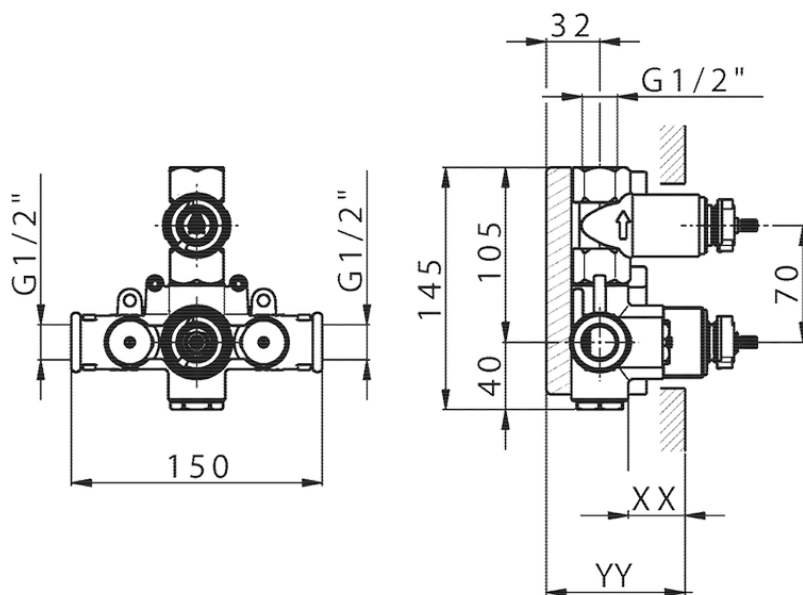

Exposed part for 1-outlet con.thermo.shower valve SUITE_SU007304

SU007304

<https://en.huberitalia.com/exposed-part-for-1-outlet-con-thermo-shower-valve-suite-su007304>

Piastra/Plate/Plaque/Platte/Placa

2-3mm: XX 25-40 YY 76-91

10 mm: XX 16-31 YY 65-80

ZB007361

<https://en.huberitalia.com/1-outlet-concealed-thermostatic-shower-valve-concealed-zb007361>

Piastra/Plate/Plaque/Platte/Placa

2-3mm: XX 25-40 YY 76-91

10 mm: XX 16-31 YY 65-80

ZB007301

<https://en.huberitalia.com/1-outlet-concealed-thermostatic-shower-valve-concealed-zb007301>

2024-11-22