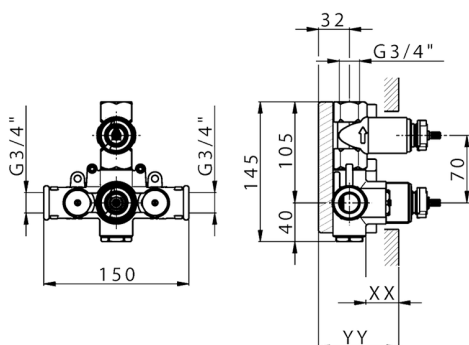

1-outlet Concealed thermostatic shower valve CONCEALED_ZB007361

MODEL **ZB007361**

1-outlet Concealed thermostatic shower valve, stopvalve with 3/4" outlet, without trim kit

AVAILABLE FINISHINGS

04 04 Without finishing

CHARACTERISTICS

Installation	Concealed
Cartridge Spare Parts	23.51A.HF
HF Thermostatic Valve	
Concealed	1

Piastra/Plate/Plaque/Platte/Placa

2-3mm: XX 25-40 YY 76-91

10 mm: XX 16-31 YY 65-80

Thermostatic

The Huber thermostatic is your personal water manager, helping you to handle, control and save water and energy.

CHARACTERISTICS

Installation **Concealed**

Cartridge Spare Parts **24.04A.PP**

8x20 Plus P Thermostatic Valve

Concealed **1**

Piastra/Plate/Plaque/Platte/Placa

2-3mm: XX 25-40 YY 76-91

10 mm: XX 16-31 YY 65-80