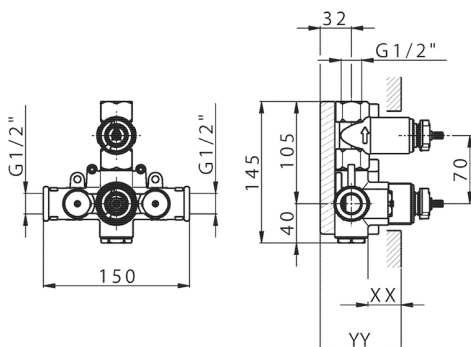

CHARACTERISTICS

Installation	Concealed
Cartridge Spare Parts	23.51A.HF
HF Thermostatic Valve	
Concealed	1

Piastra/Plate/Plaque/Platte/Placa

2-3mm: XX 25-40 YY 76-91

10 mm: XX 16-31 YY 65-80

Thermostatic

The Huber thermostatic is your personal water manager, helping you to handle, control and save water and energy.

1-outlet Concealed thermostatic shower valve CONCEALED_ZB007301

MODEL **ZB007301**

1-outlet Concealed thermostatic shower valve, with stopvalve, without trim kit

AVAILABLE FINISHINGS

04 04 Without finishing

CHARACTERISTICS

Installation **Concealed**

Cartridge Spare Parts **24.04A.PP**

8x20 Plus P Thermostatic Valve

Concealed **1**

Piastra/Plate/Plaque/Platte/Placa

2-3mm: XX 25-40 YY 76-91

10 mm: XX 16-31 YY 65-80