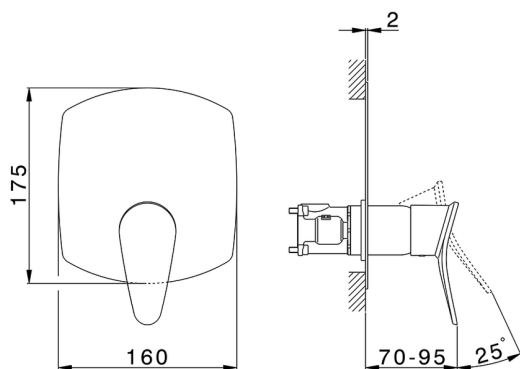

Exposed part for Single Lever One Box Valve HARLOCK_HC0BM010

MODEL **HC0BM010**

Exposed part for Single Lever One Box Valve, 1 Outlet, Minimum depth of installation: 67 mm, without concealed part, for items ZB00B030-ZB00B031

35 mm Cartridge

Installation **Concealed**

Required concealed parts **ZB00B031**

ZB00B030

Exposed part for Single Lever One Box Valve HARLOCK_HC0BM010

HC0BM010

<https://en.huberitalia.com/exposed-part-for-single-lever-one-box-valve-harlock-hc0bm010>