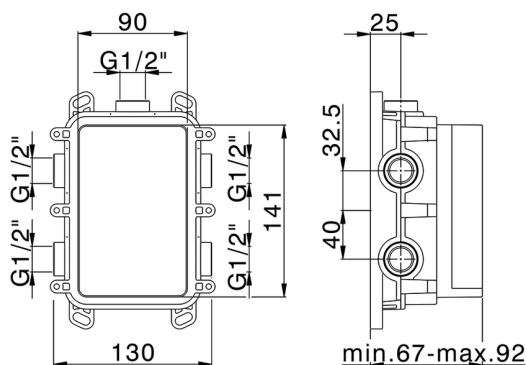

One Box Universal Concealed Part ONE BOX_ZB00B030

MODEL **ZB00B030**

One Box Universal Concealed Part, for 1 or 2 or 3 outlet thermostatic or single lever, without trim kit, without noise reducers, with sealing gasket

AVAILABLE FINISHINGS

04 04 Without finishing

CHARACTERISTICS

Concealed **1**
Installation **Concealed**

Thermostatic

The Huber thermostatic is your personal water manager, helping you to handle, control and save water and energy.

2024-11-24