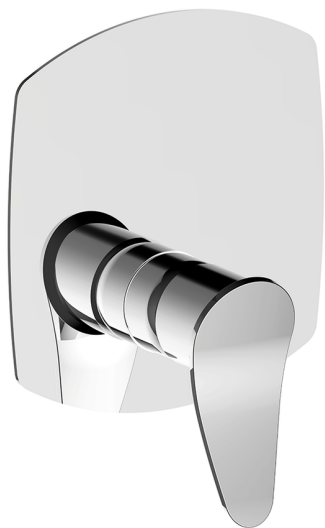

Exposed part for Single Lever One Box Valve HARLOCK_HC0BM010

MODEL **HC0BM010**

Exposed part for Single Lever One Box Valve, 1 Outlet, Minimum depth of installation: 67 mm, without concealed part, for items ZB00B030-ZB00B031

AVAILABLE FINISHINGS

-  **21** 21 Chrome
-  **2P** 2P Rose Gold
-  **2Q** 2Q Black Titanium
-  **40** 40 Matt Black
-  **4Q** 4Q Matt White
-  **6T** 6T Chrome/Matt Black

CHARACTERISTICS

Cartridge Spare Parts **ZZ97179000**

35 mm Cartridge

Installation **Concealed**

Required concealed parts **ZB00B031**

ZB00B030

Exposed part for Single Lever One Box Valve HARLOCK_HC0BM010

HC0BM010

<https://en.huberitalia.com/exposed-part-for-single-lever-one-box-valve-harlock-hc0bm010>

One Box Universal Concealed Part ONE BOX_ZB00B031

MODEL **ZB00B031**

One Box Universal Concealed Part, for 1 or 2 or 3 outlet thermostatic or single lever, without trim kit, with noise reducers, with sealing gasket