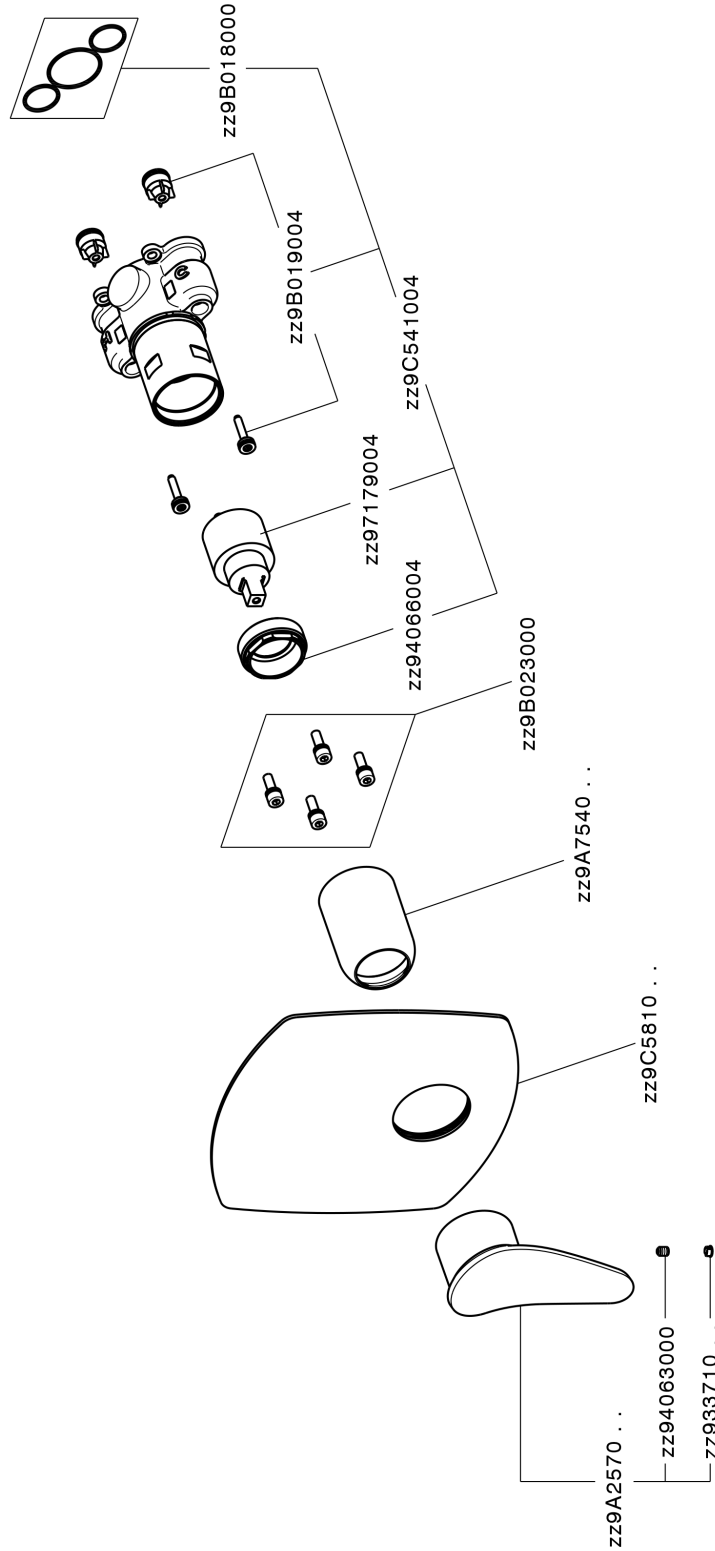

Exposed part for Single Lever One Box Valve HARLOCK_HC0BM010

MODEL **HC0BM010**

Exposed part for Single Lever One Box Valve, 1 Outlet, Minimum depth of installation: 67 mm, without concealed part, for items ZB00B030-ZB00B031

AVAILABLE FINISHINGS

-  **21** 21 Chrome
-  **2P** 2P Rose Gold
-  **2Q** 2Q Black Titanium
-  **40** 40 Matt Black
-  **4Q** 4Q Matt White
-  **6T** 6T Chrome/Matt Black

CHARACTERISTICS

Cartridge Spare Parts **ZZ97179000**

35 mm Cartridge

Installation **Concealed**

Required concealed parts **ZB00B031**

ZB00B030

Exposed part for Single Lever One Box Valve HARLOCK_HC0BM010

HC0BM010

<https://en.huberitalia.com/exposed-part-for-single-lever-one-box-valve-harlock-hc0bm010>

One Box Universal Concealed Part ONE BOX_ZB00B031

MODEL **ZB00B031**

One Box Universal Concealed Part, for 1 or 2 or 3 outlet thermostatic or single lever, without trim kit, with noise reducers, with sealing gasket