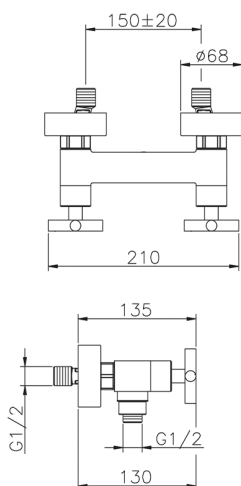

Shower mixer SUITE_SU000440

MODEL **SU000440**

Shower mixer, without shower set, 1/2" M flexible connection

AVAILABLE FINISHINGS

- **21** 21 Chrome
- **40** 40 Matt Black
- **2F** 2F Brushed Nickel
- **2W** 2W Brushed Gold

CHARACTERISTICS

2024-12-18