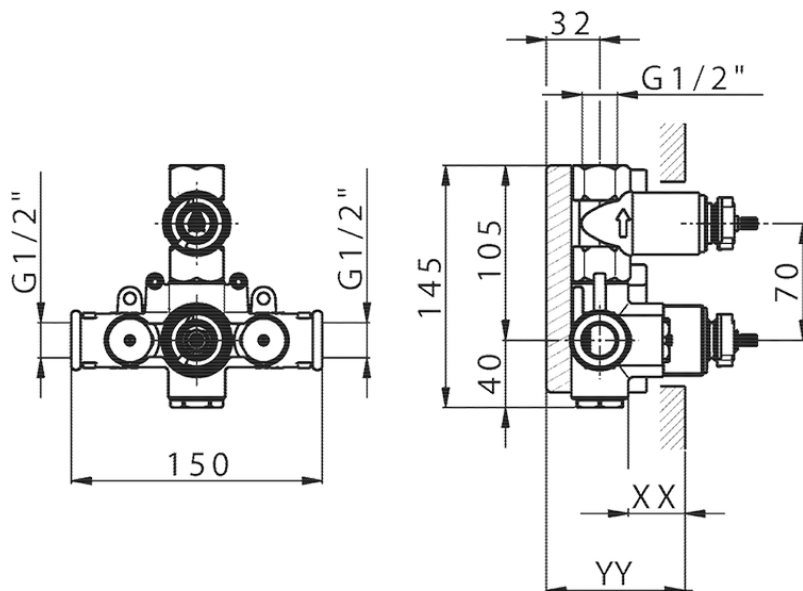

1-outlet Concealed thermostatic shower valve CONCEALED_ZB007300

Piastra/Plate/Plaque/Platte/Placa

2-3mm: XX 25-40 YY 76-91

10 mm: XX 16-31 YY 65-80