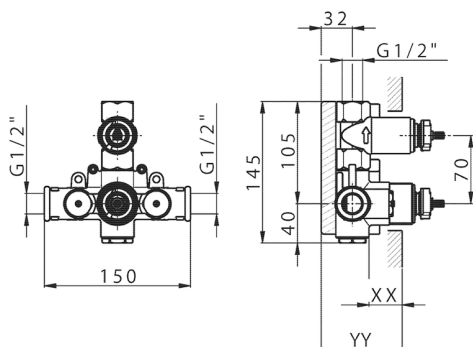

1-outlet Concealed thermostatic shower valve CONCEALED_ZB007300

MODEL **ZB007300**

1-Outlet Concealed thermostatic shower mixer, Stopvalve, without trim kit

AVAILABLE FINISHINGS

CHARACTERISTICS

Installation **Concealed**

Cartridge Spare Parts **24.04A.PP**

8x20 Plus P Thermostatic Valve

Concealed **1**

Piastra/Plate/Plaque/Platte/Placa

2-3mm: XX 25-40 YY 76-91

10 mm: XX 16-31 YY 65-80

Thermostatic

The Huber thermostatic is your personal water manager, helping you to handle, control and save water and energy.