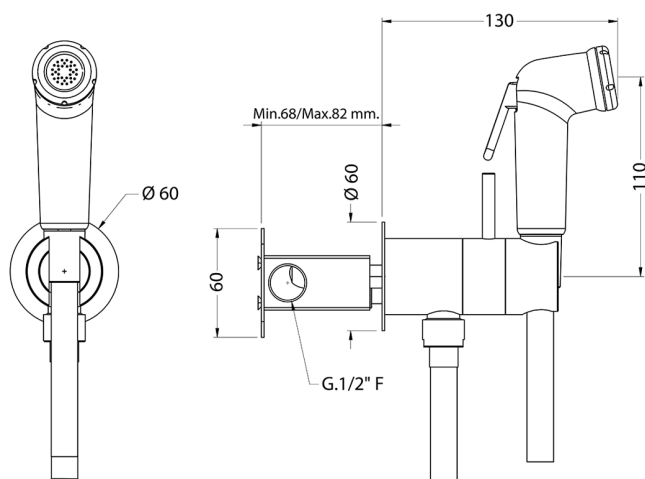

## Bidet handshower set COMMUNITY\_BC007945

MODEL **BC007945**

Bidet handshower set, round wall bracket, gradual mixing of hot & cold water, with concealed part, ABS  
Bidet handshower - 120 cm PVC flexible hose

AVAILABLE FINISHINGS

CHARACTERISTICS

**Bidet handshower**