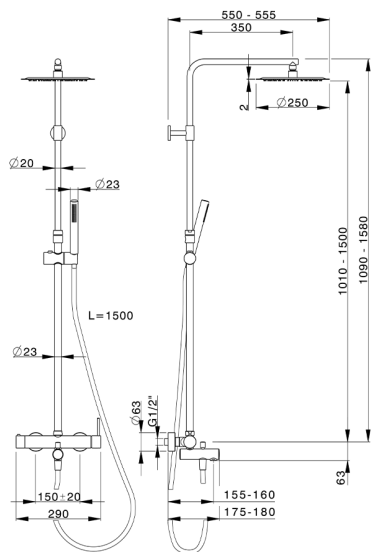

3-function single lever bath set M32_MT004160

MODEL **MT004160**

3-function single lever bath set, adjustable riser column, 23 mm Brass One Spray handshower, 250 mm round showerhead 2 mm thick INOX, 150 cm smooth SUPREME Flexible Hose

AVAILABLE FINISHINGS

CHARACTERISTICS

Cartridge Spare Parts **ZZ95435000**

35 mm Cartridge

EcoStop

EcoStop feature limits water flow to approximately 50% of maximum output with one point of resistance on setting. Push slightly past the middle stop only when full water output is required. This will save water up to 50%.

DeviaStop

The Huber Devia Stop technology allows to adjust the water flow and to direct it to the selected output point (overhead soaker, hand shower, etc).

2024-11-15