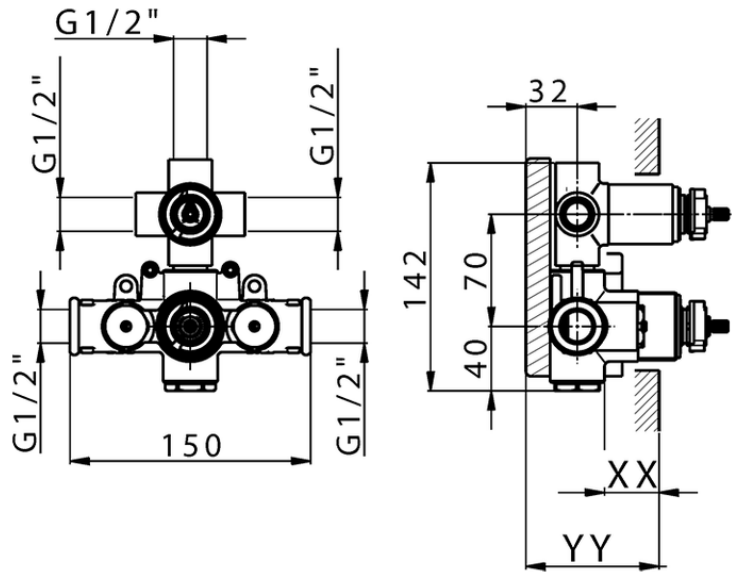

Exposed part for con.thermo.shower valve, 3-outlet HARLOCK_HC018200

HC018200

<https://en.huberitalia.com/exposed-part-for-con-thermo-shower-valve-3-outlet-harlock-hc018200>

Piastra/Plate/Plaque/Platte/Placa

2-3mm: XX 25-40 YY 76-91

10 mm: XX 16-31 YY 65-80

ZB018200

<https://en.huberitalia.com/3-outlet-concealed-thermostatic-shower-valve-concealed-zb018200>

2024-12-22