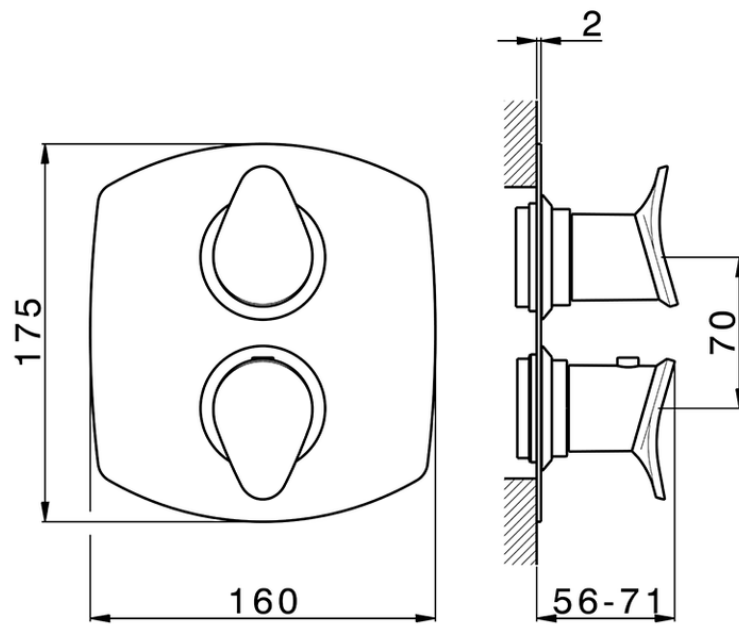

Exposed part for con.thermo.shower valve, 3-outlet HARLOCK_HC018200

HC018200

<https://en.huberitalia.com/exposed-part-for-con-thermo-shower-valve-3-outlet-harlock-hc018200>

Piastra/Plate/Plaque/Platte/Placa

2-3mm: XX 25-40 YY 76-91

10 mm: XX 16-31 YY 65-80

ZB018200

<https://en.huberitalia.com/3-outlet-concealed-thermostatic-shower-valve-concealed-zb018200>

2024-12-22