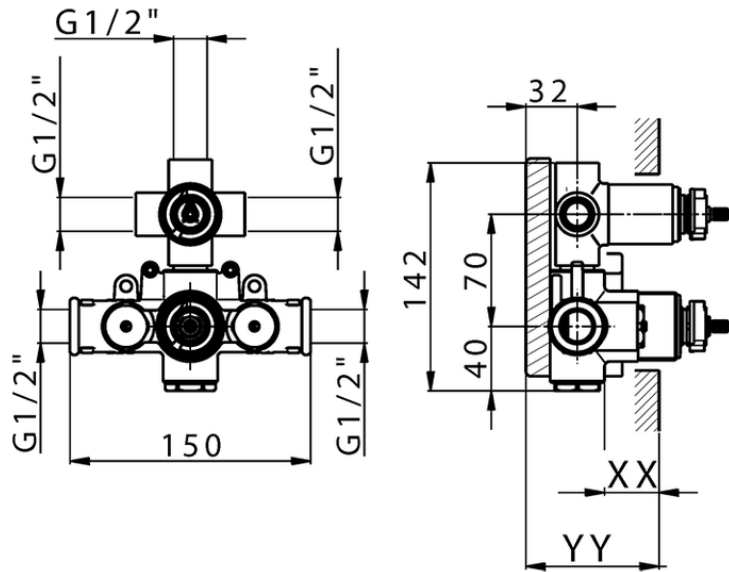

Exposed part for con.thermo.shower valve, 3-outlet HARLOCK_HC018200

HC018200

<https://en.huberitalia.com/exposed-part-for-con-thermo-shower-valve-3-outlet-harlock-hc018200>

Piastra/Plate/Plaque/Platte/Placa

2-3mm: XX 25-40 YY 76-91

10 mm: XX 16-31 YY 65-80

ZB018200

<https://en.huberitalia.com/3-outlet-concealed-thermostatic-shower-valve-concealed-zb018200>

2024-12-04