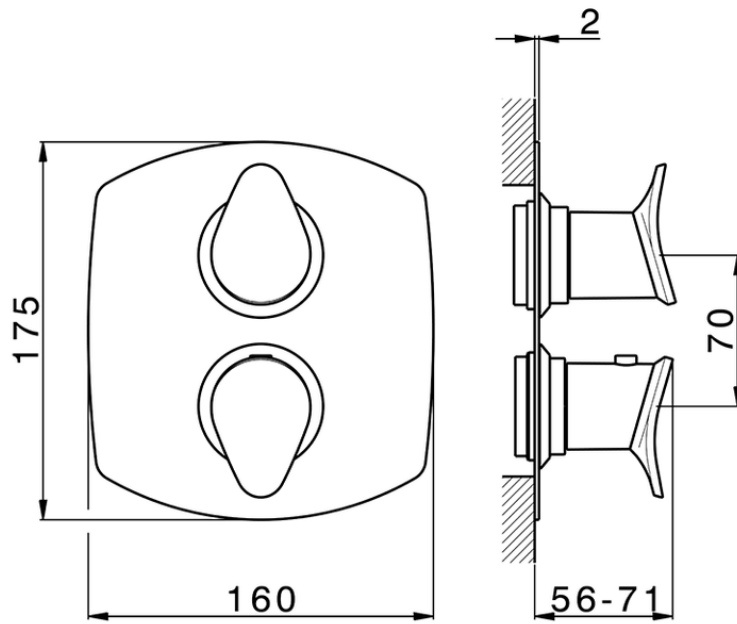

Exposed part for con.thermo.shower valve, 3-outlet HARLOCK_HC018200

HC018200

<https://en.huberitalia.com/exposed-part-for-con-thermo-shower-valve-3-outlet-harlock-hc018200>

Piastra/Plate/Plaque/Platte/Placa

2-3mm: XX 25-40 YY 76-91

10 mm: XX 16-31 YY 65-80

ZB018200

<https://en.huberitalia.com/3-outlet-concealed-thermostatic-shower-valve-concealed-zb018200>

2024-12-04